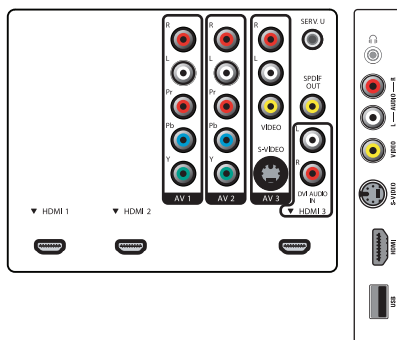

- AV 1: Audio L/R in, YPbPr
- AV 2: Audio L/R in, YPbPr
- AV 3: Audio L/R in, CVBS in, S-Video in
- HDMI 1: HDMI v1.3
- HDMI 2: HDMI v1.3
- HDMI 3: Analog audio L/R in, HDMI v1.3
- EasyLink (HDMI-CEC): One touch play, Power status, System info (menu language), System standby
- Front / Side connections: HDMI v1.3, S-video in, CVBS in, Audio L/R in, Headphone Out, USB
- Audio Output - Digital: Coaxial (cinch)

Power

- Ambient temperature: 5 °C to 40 °C
- Mains power: 110-240V, 50-60Hz
- Power consumption: 210 W
- Standby power consumption: < 1 W

Dimensions

- Set dimensions (W x H x D): 1033 x 666.5 x 88.3 mm
- Set dimensions in inch (W x H x D): 40.67 x 26.24 x 3.48 inch
- Set dimensions with stand (W x H x D): 1033 x 721.5 x 252.0 mm
- Set dimensions with stand in inch (W x H x D): 40.67 x 28.41 x 9.92 inch
- Weight incl. Packaging: 29.1 kg
- Weight incl. Packaging (lb): 64.15
- Product weight: 23.75 (with stand), 19.25 (without stand) kg
- Product weight (lb): 52.36 (with stand), 42.44

(without stand)

- Box dimensions in inch (W x H x D): 45.67 x 29.88 x 13.11 inch
- VESA wall mount compatible: 400 x 400 mm

Accessories

- Included accessories: Table top stand, Power cord, Quick start guide, User Manual, Registration card, Remote Control