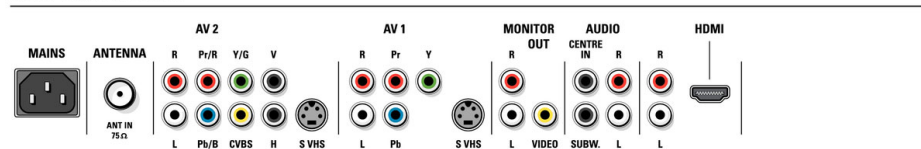

Tuner/Reception/Transmission

- Aerial Input: 75 ohm coaxial (IEC75)
- Tuner bands: Hyperband, S-Channel, UHF, VHF
- TV system: NTSC, PAL, SECAM
- Video Playback: NTSC, PAL, SECAM

Connectivity

- AV 1: (1, 2, 3Fh autoranging), Audio L/R in, Component Video in, Y/C, YPbPr
- AV 2: (1, 2, 3Fh autoranging), Audio L/R in, Component Video in, CVBS, RGB+H/V, Y/C, YPbPr
- AV 3: Audio L/R in, HDCP, HDMI (Digital Stream & S/PDIF)
- Other connections: Analog audio Left/Right out, Centre Speaker connection in, Monitor out, CVBS, L/R (cinch), Subwoofer out

Convenience

- Child Protection: Child Lock+Parental Control
- Clock: Smart Clock
- Ease of Installation: Automatic Tuning System (ATS), PLL Digital Tuning, Plug & Play
- Ease of Use: 9-channel smart surf list, Backlighted side controls, Delta Volume per preset, Program List, Smart Picture, Smart Sound
- Remote Control: Multi-functional
- Remote control type: RC4302
- Screen Format Adjustments: 6 Widescreen Modes, Auto Format, Subtitle and Heading Shift
- Teletext: 1200 page Hypertext
- Teletext enhancements: Habit Watch, Program information Line, Word Search

Accessories

- Included accessories: Table top stand, Wall mounting bracket

Dimensions

- Product dimensions (WxDxH): 1105 x 775 x 98mm
- Weight incl. Packaging: 54 kg
- Product weight: 42 kg
- Carton dimensions (WxDxH): 1190 x 966 x 297mm

Rear connectors