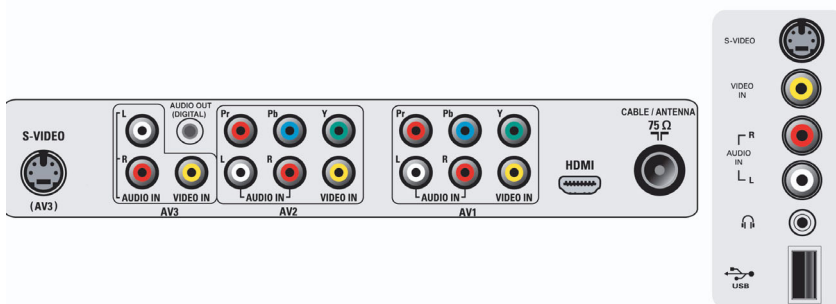

Multimedia Applications

- Digital Content Management: Digital Media Reader
- Multimedia connections: USB memory class device
- Playback Formats: MP3, Slideshow files (.alb), JPEG Still pictures

Tuner/Reception/Transmission

- Aerial Input: 75 ohm F-type
- TV system: ATSC, NTSC
- Video Playback: NTSC
- Cable: Unscrambled Digital Cable QAM
- Tuner bands: Hyperband, S-Channel, UHF, VHF

Connectivity

- AV 1: Audio L/R in, CVBS in, YPbPr
- AV 2: Audio L/R in, CVBS, YPbPr
- AV 3: Audio L/R in, CVBS in, S-Video Y/C
- Front / Side connections: Audio L/R in, CVBS in, Headphone Out, S-video in, USB
- Audio Output - Digital: Coaxial (cinch)
- Other connections: HDMI

Power

- Ambient temperature: 5 °C to 40 °C
- Mains power: AC 110 - 240 V, 50/60 Hz
- Power consumption: 400 W
- Standby power consumption: < 1 W (110V)

Accessories

- Included accessories: Table top stand, Power cord, Quick start guide, User Manual, Registration card, Remote Control

Dimensions

- Set dimensions in inch (W x H x D): 49.2 x 27.1 x 4.4 inch
- Set dimensions with stand in inch (W x H x D): 49.2 x 29.1 x 11.8 inch
- Product weight (lb): 87.6 (with stand), 83.2 (without stand)
- Box dimensions in inch (W x H x D): 52.3 x 37 x 13 inch
- Weight incl. Packaging (lb): 107.8

Issue date 2013-06-22

Version: 11.0.13

12 NC: 8670 000 23558
UPC: 6 09585 11134 9

© 2013 Koninklijke Philips N.V.
All Rights reserved.

Specifications are subject to change without notice.
Trademarks are the property of Koninklijke Philips N.V.
or their respective owners.

www.philips.com