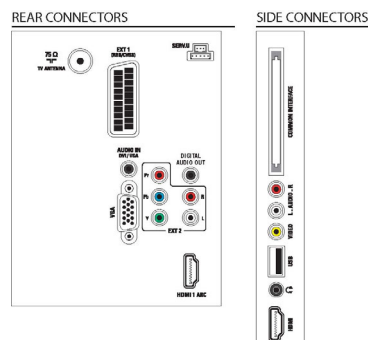

Green Specifications

- Safety: Flame retardant housing
- Low Power Standby
- SmartPower Eco

Dimensions

- Set dimensions (W x H x D): 1018 x 635.8 x 83 mm
- Set dimensions with stand (W x H x D): 1018 x 683 x 236.4 mm
- Box dimensions (W x H x D): 1220 x 746 x 160 mm
- Product weight: 11.5 kg
- Product weight (+stand): 14.2 kg
- VESA dimensions: 300x200

Accessories

- Included accessories: Remote Control, Batteries for remote control, Power cord, Table top stand, Warranty Leaflet
- Optional accessories: Set up remote 22AV8573/00, Wallmount (tilt) 22AV3200/10