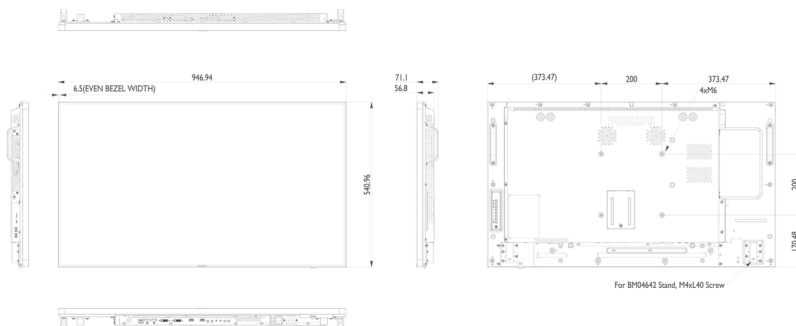

Power

- Standby power consumption: <0.5 W
- Mains power: 100 ~ 240 VAC, 50 ~ 60 Hz
- Consumption (Typical): 85 W
- consumption(Max): 215 W

Operating conditions

- Temperature range (operation): 0 ~ 40 °C
- Temperature range (storage): -20 ~ 60 °C
- Relative humidity: 20 ~ 80 %
- Altitude: 0 ~ 3000 m
- MTBF: 60,000 hour(s)

Sound

- Built-in speakers: 2 x 10W RMS

Accessories

- Included accessories: Remote Control, Batteries for remote control, Quick start guide, AC Power Cord, RS232 cable
- Included Accessories: Edge Alignment Kit (1)-2pcs, Edge Alignment Kit (2)-1pcs, Logo guide, Philips logo, Thumbscrew (8pcs), RS232 daisy-chain cable
- Stand: BM04642/00(optional)

Multimedia Applications

- USB Playback Audio: AAC, M4A, MP3, WMA, MP1, MP2
- USB Playback Picture: BMP, GIF, JPEG, JPG, PNG
- USB Playback Video: MKV, MP4, MPG, VOB, 3GP, AVI, DAT, FLV, MOV, TS, WEBM

Miscellaneous

- On-Screen Display Languages: English, French, German, Spanish, Polish, Turkish, Russian, Italian, Simplified Chinese, Traditional Chinese, Arabic, Japanese, Danish, Dutch, Finnish, Norwegian, Portuguese, Swedish
- Regulatory approvals: CE, CCC, CB, CECP, UL/cUL, BSMI, EAC, EMF, EnergyStar 7.0, PSB, VCCI, FCC, Class A, PSE
- Warranty: 3 year warranty

Internal Player

- CPU: Octacore Cortex A53 1.5GHz
- GPU: PowerVR SGX6110
- Memory: 2GB DDR3
- Storage: 16GB EMMC

Issue date 2019-09-25

Version: 11.0.1

12 NC: 8670 001 41448
EAN: 87 12581 74215 7

© 2019 Koninklijke Philips N.V.
All Rights reserved.

Specifications are subject to change without notice.
Trademarks are the property of Koninklijke Philips N.V.
or their respective owners.

www.philips.com