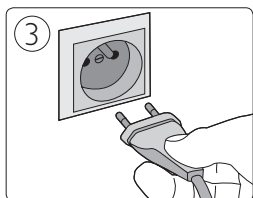

Incl.

6 x Luxeon Rebel
Powered

Philips Lighting Contact Centre
Int. Business Reply Service
I.B.R.S. / C.C.R.I. Numéro 10461
5600 VB Eindhoven
Pays-Bas / The Netherlands

www.philips.com/homelighting
☎ +800 7445 4775