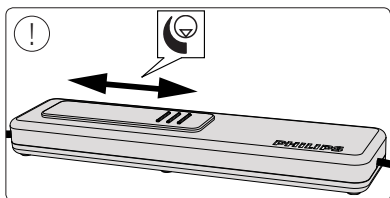

Incl.

6 x Luxeon Rebel
Powered

Philips Lighting Contact Centre
Int. Business Reply Service
I.B.R.S. / C.C.R.I. Numéro 10461
5600 VB Eindhoven
Pays-Bas / The Netherlands

www.philips.com/homelighting
☎ +800 7445 4775