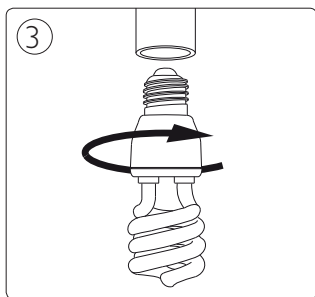

# PHILIPS

Incl.

**A**

**B**

Philips Lighting Contact Centre  
Int. Business Reply Service  
I.B.R.S. / C.C.R.I. Numéro 10461  
5600 VB Eindhoven  
Pays-Bas / The Netherlands

[www.philips.com/homelighting](http://www.philips.com/homelighting)  
☎ +800 7445 4775