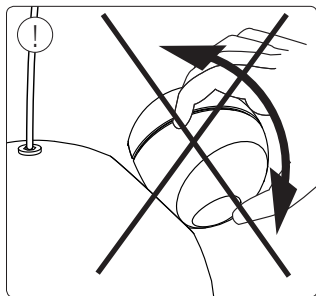

# PHILIPS

Incl.

**A**

**B**

Philips Lighting Contact Centre  
Int. Business Reply Service  
I.B.R.S. / C.C.R.I. Numéro 10461  
5600 VB Eindhoven  
Pays-Bas / The Netherlands

[www.philips.com/homelighting](http://www.philips.com/homelighting)  
☎ +800 7445 4775