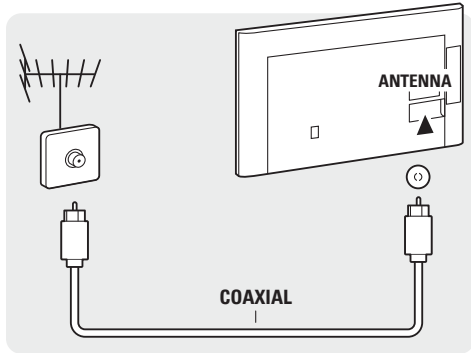

p.6

p.6

VESA (x,y)
40": 200x200 M6
50": 400x200 M6

All registered and unregistered trademarks are the property of their respective owners.
Specifications are subject to change without notice.

Philips and the Philips' Shield Emblem are registered trademarks of Koninklijke Philips N.V. and are used under license from Koninklijke Philips N.V.