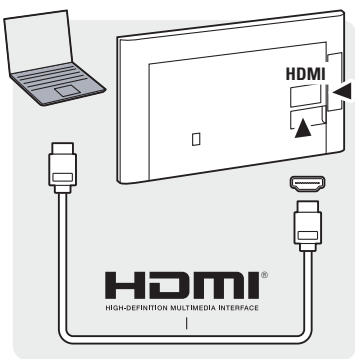

p.6

p.6

VESA (x,y)
40": 200x200 M6
50": 400x200 M6

All registered and unregistered trademarks are the property of their respective owners.
Specifications are subject to change without notice.

Philips and the Philips' Shield Emblem are registered trademarks of Koninklijke Philips N.V. and are used under license from Koninklijke Philips N.V.