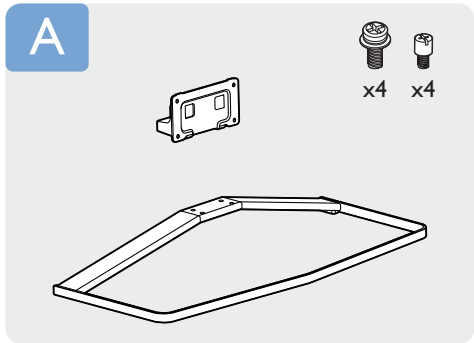

p.6

p.6

VESA (x,y)
40": 200x200 M6
50": 400x200 M6

All registered and unregistered trademarks are the property of their respective owners.
Specifications are subject to change without notice.

Philips and the Philips' Shield Emblem are registered trademarks of Koninklijke Philips N.V. and are used under license from Koninklijke Philips N.V.