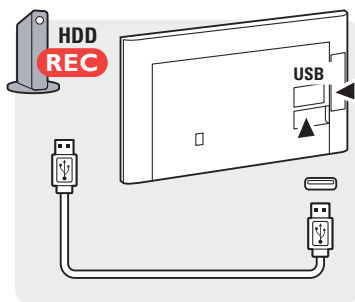

p.6

p.6

VESA (x,y)
40": 200x200 M6
50": 400x200 M6

All registered and unregistered trademarks are the property of their respective owners.
Specifications are subject to change without notice.

Philips and the Philips' Shield Emblem are registered trademarks of Koninklijke Philips N.V. and are used under license from Koninklijke Philips N.V.