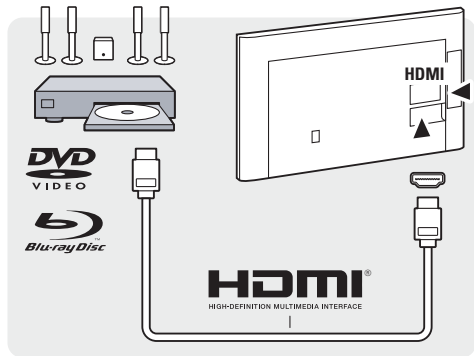

p.6

p.6

VESA (x,y)
40": 200x200 M6
50": 400x200 M6

All registered and unregistered trademarks are the property of their respective owners.
Specifications are subject to change without notice.

Philips and the Philips' Shield Emblem are registered trademarks of Koninklijke Philips N.V. and are used under license from Koninklijke Philips N.V.