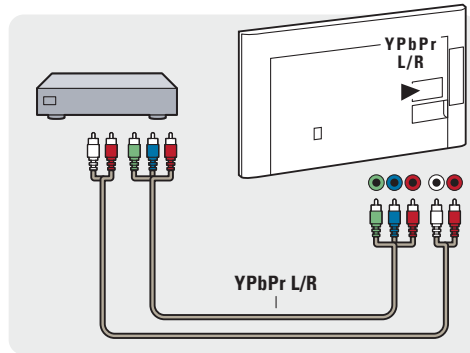

p.6

p.6

VESA (x,y)
40": 200x200 M6
50": 400x200 M6

All registered and unregistered trademarks are the property of their respective owners.
Specifications are subject to change without notice.

Philips and the Philips' Shield Emblem are registered trademarks of Koninklijke Philips N.V. and are used under license from Koninklijke Philips N.V.