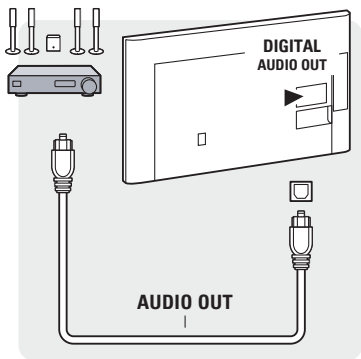

p.6

p.6

VESA (x,y)
40": 200x200 M6
50": 400x200 M6

All registered and unregistered trademarks are the property of their respective owners.
Specifications are subject to change without notice.

Philips and the Philips' Shield Emblem are registered trademarks of Koninklijke Philips N.V. and are used under license from Koninklijke Philips N.V.