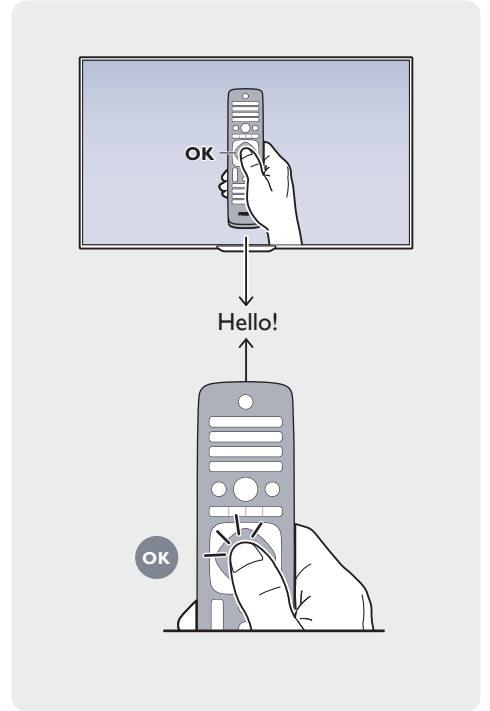

p.6

p.6

VESA (x,y)
40": 200x200 M6
50": 400x200 M6

All registered and unregistered trademarks are the property of their respective owners.
Specifications are subject to change without notice.

Philips and the Philips' Shield Emblem are registered trademarks of Koninklijke Philips N.V. and are used under license from Koninklijke Philips N.V.