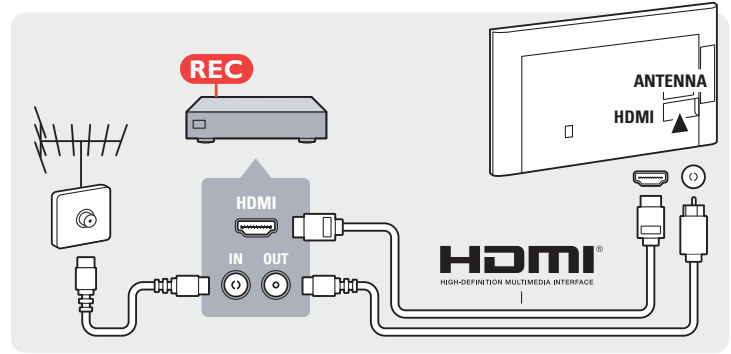

p.6

p.6

VESA (x,y)
40": 200x200 M6
50": 400x200 M6

All registered and unregistered trademarks are the property of their respective owners.
Specifications are subject to change without notice.

Philips and the Philips' Shield Emblem are registered trademarks of Koninklijke Philips N.V. and are used under license from Koninklijke Philips N.V.