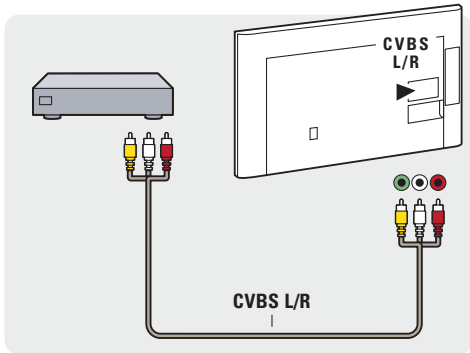

p.6

p.6

VESA (x,y)
40": 200x200 M6
50": 400x200 M6

All registered and unregistered trademarks are the property of their respective owners.
Specifications are subject to change without notice.

Philips and the Philips' Shield Emblem are registered trademarks of Koninklijke Philips N.V. and are used under license from Koninklijke Philips N.V.