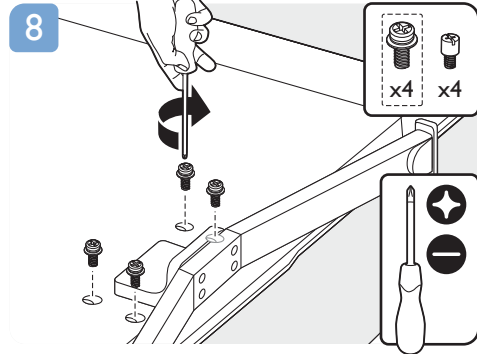

p.6

p.6

VESA (x,y)
40": 200x200 M6
50": 400x200 M6

All registered and unregistered trademarks are the property of their respective owners.
Specifications are subject to change without notice.

Philips and the Philips' Shield Emblem are registered trademarks of Koninklijke Philips N.V. and are used under license from Koninklijke Philips N.V.