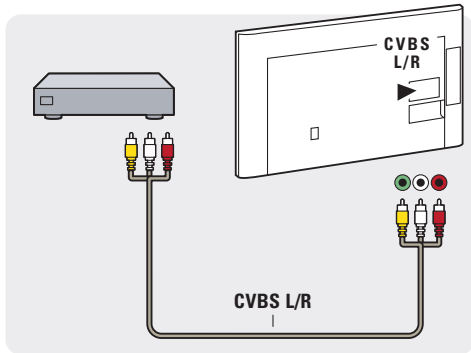

p.6

p.6

VESA (x,y)
40": 200x200 M6
50": 400x200 M6

or

All registered and unregistered trademarks are the property of their respective owners.
Specifications are subject to change without notice.

Philips and the Philips' Shield Emblem are registered trademarks of Koninklijke Philips N.V. and are used under license from Koninklijke Philips N.V.