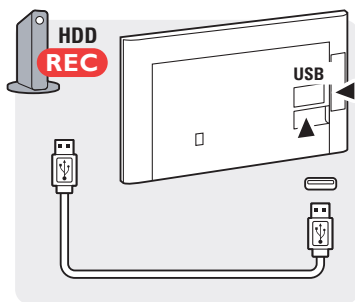

p.6

p.6

VESA (x,y)
40": 200x200 M6
50": 400x200 M6

or

All registered and unregistered trademarks are the property of their respective owners.
Specifications are subject to change without notice.

Philips and the Philips' Shield Emblem are registered trademarks of Koninklijke Philips N.V. and are used under license from Koninklijke Philips N.V.