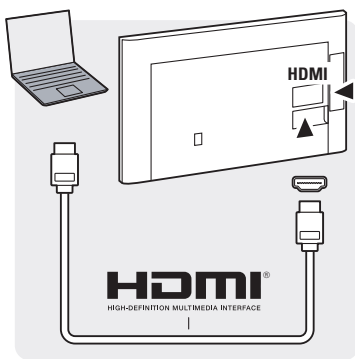

p.6

p.6

VESA (x,y)
40": 200x200 M6
50": 400x200 M6

or

All registered and unregistered trademarks are the property of their respective owners.
Specifications are subject to change without notice.

Philips and the Philips' Shield Emblem are registered trademarks of Koninklijke Philips N.V. and are used under license from Koninklijke Philips N.V.