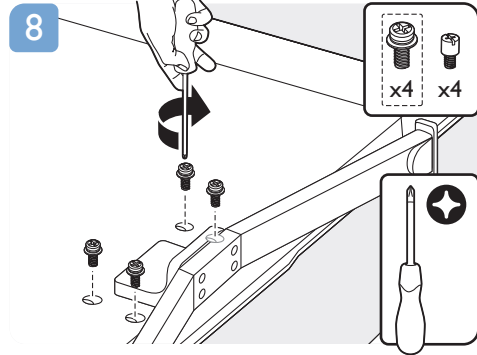

p.6

p.6

VESA (x,y)
40": 200x200 M6
50": 400x200 M6

or

All registered and unregistered trademarks are the property of their respective owners.
Specifications are subject to change without notice.

Philips and the Philips' Shield Emblem are registered trademarks of Koninklijke Philips N.V. and are used under license from Koninklijke Philips N.V.