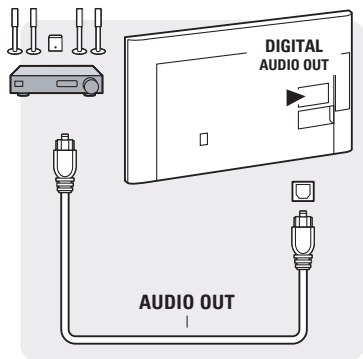

p.6

p.6

VESA (x,y)
40": 200x200 M6
50": 400x200 M6

or

All registered and unregistered trademarks are the property of their respective owners.
Specifications are subject to change without notice.

Philips and the Philips' Shield Emblem are registered trademarks of Koninklijke Philips N.V. and are used under license from Koninklijke Philips N.V.