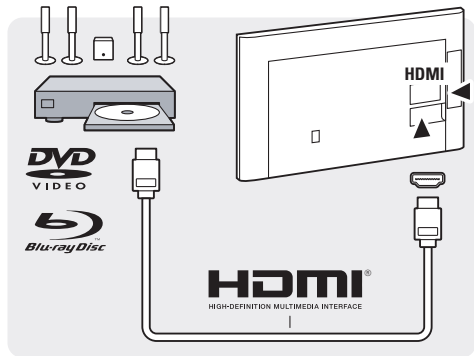

p.6

p.6

VESA (x,y)
40": 200x200 M6
50": 400x200 M6

or

All registered and unregistered trademarks are the property of their respective owners.
Specifications are subject to change without notice.

Philips and the Philips' Shield Emblem are registered trademarks of Koninklijke Philips N.V. and are used under license from Koninklijke Philips N.V.