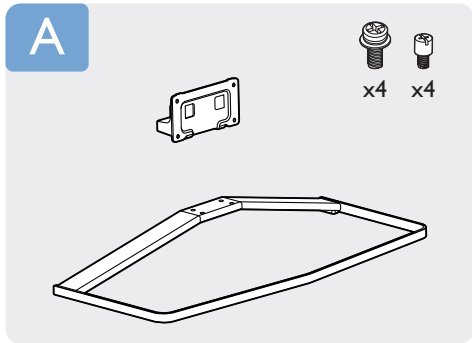

p.6

p.6

VESA (x,y)
40": 200x200 M6
50": 400x200 M6

or

All registered and unregistered trademarks are the property of their respective owners.
Specifications are subject to change without notice.

Philips and the Philips' Shield Emblem are registered trademarks of Koninklijke Philips N.V. and are used under license from Koninklijke Philips N.V.