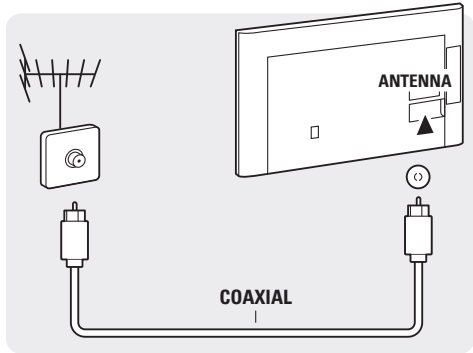

p.6

p.6

VESA (x,y)
40": 200x200 M6
50": 400x200 M6

or

All registered and unregistered trademarks are the property of their respective owners.
Specifications are subject to change without notice.

Philips and the Philips' Shield Emblem are registered trademarks of Koninklijke Philips N.V. and are used under license from Koninklijke Philips N.V.