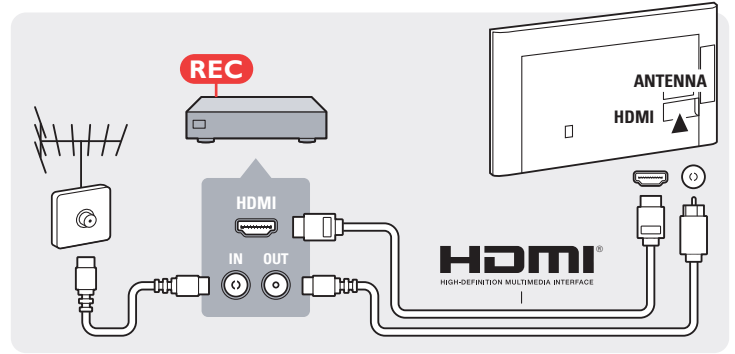

p.6

p.6

VESA (x,y)
40": 200x200 M6
50": 400x200 M6

or

All registered and unregistered trademarks are the property of their respective owners.
Specifications are subject to change without notice.

Philips and the Philips' Shield Emblem are registered trademarks of Koninklijke Philips N.V. and are used under license from Koninklijke Philips N.V.