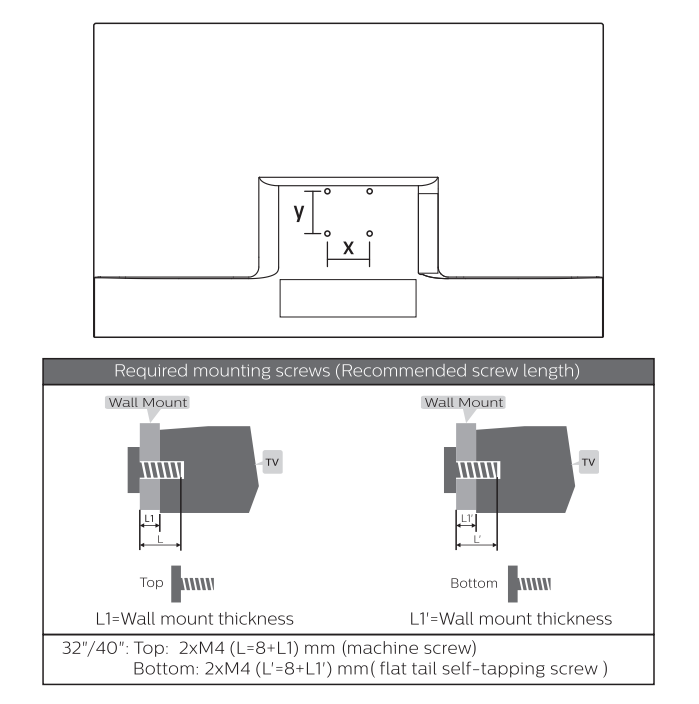

PHILIPS

32PHT5883/71
40PFT5883/71

5800 series Quick Start Guide

红色不印刷, 仅标注
料号的二维码位置
料号请根据实际料号印刷
料号字体: Arial, 6 pt

7314-320D2S-002FLP11

M4x10
flat tail self-tapping screw

English

Read the safety instructions.