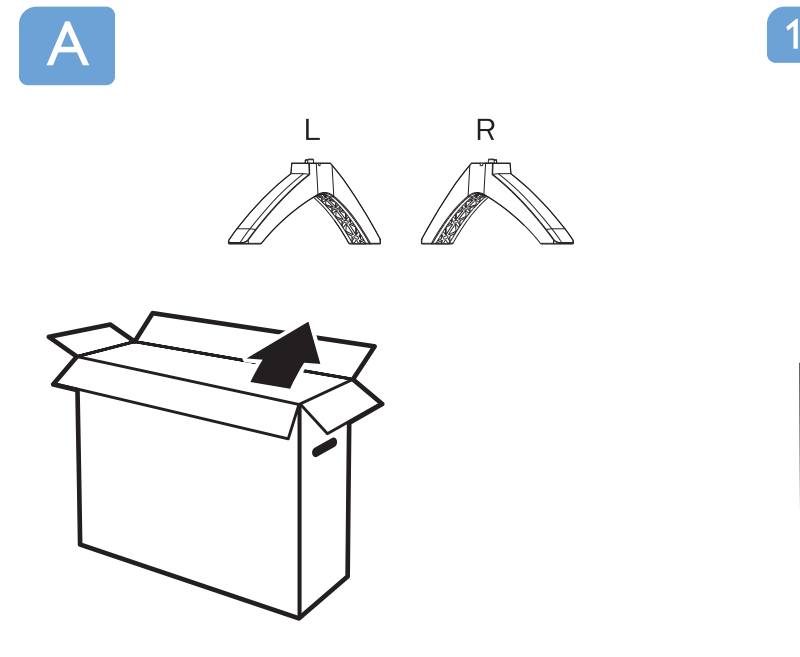

PHILIPS

32PHT5883/71
40PFT5883/71

5800 series Quick Start Guide

红色不印刷, 仅标注
料号的二维码位置
料号请根据实际料号印刷
料号字体: Arial, 6 pt

7314-320D2S-002FLP11

M4x10
flat tail self-tapping screw

English

Read the safety instructions.