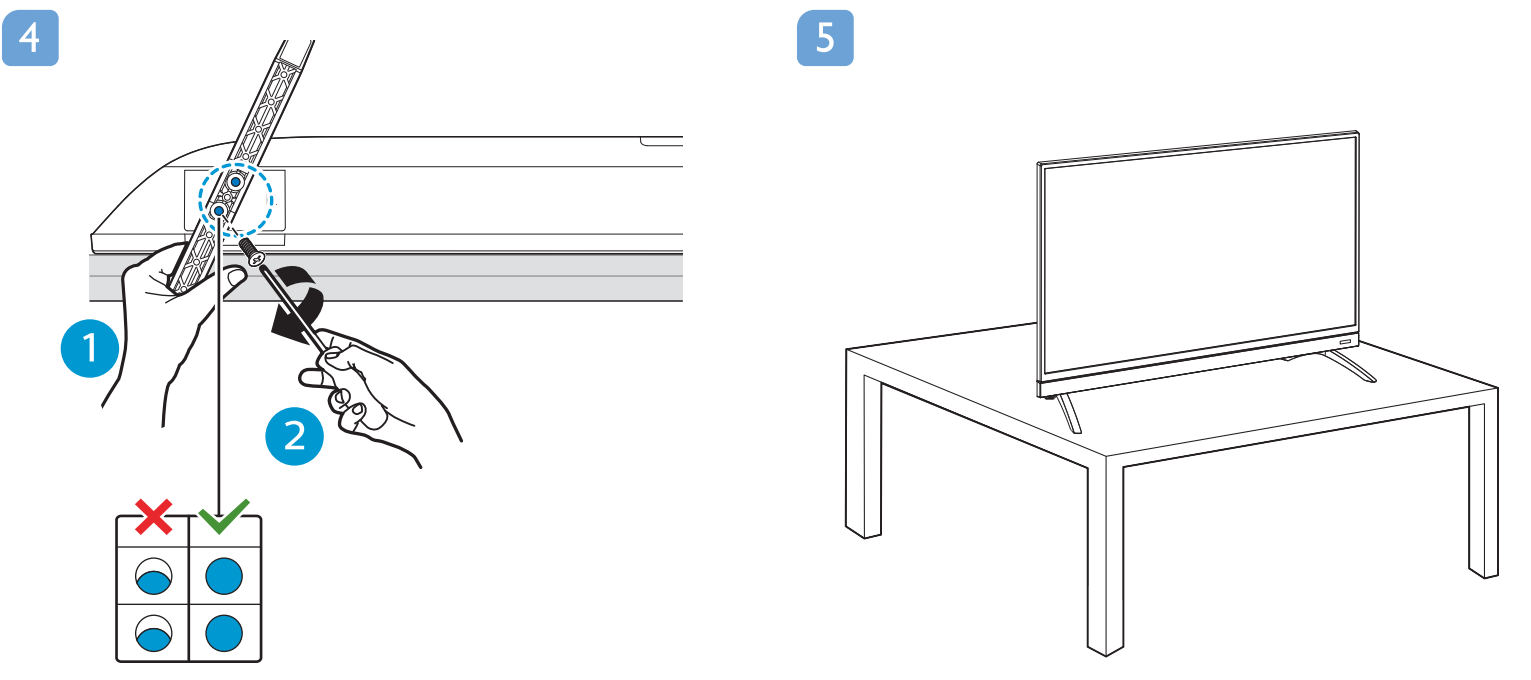

PHILIPS

32PHT5883/71
40PFT5883/71

5800 series Quick Start Guide

红色不印刷, 仅标注
料号的二维码位置
料号请根据实际料号印刷
料号字体: Arial, 6 pt

7314-320D2S-002FLP11

M4x10
flat tail self-tapping screw

English

Read the safety instructions.