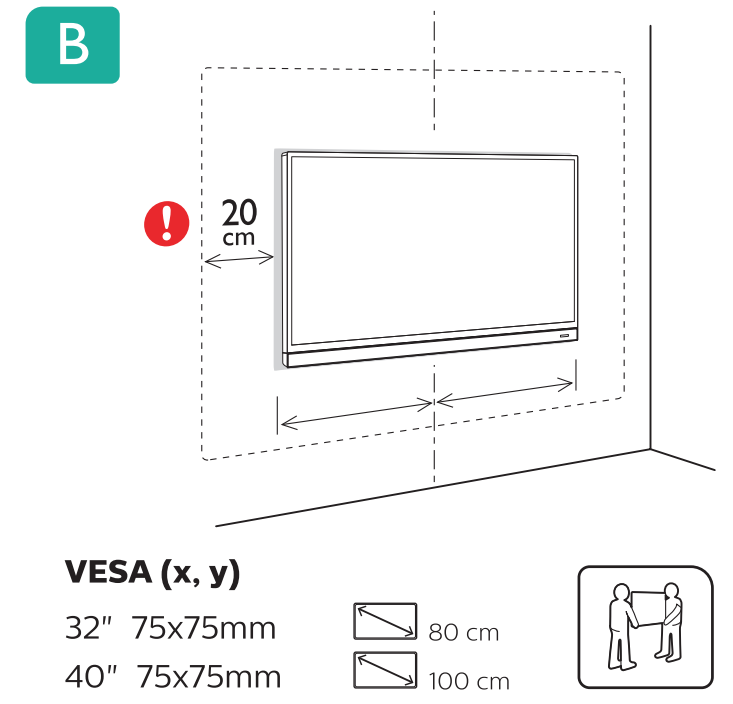

PHILIPS

32PHT5883/71
40PFT5883/71

5800 series Quick Start Guide

红色不印刷, 仅标注
料号的二维码位置
料号请根据实际料号印刷
料号字体: Arial, 6 pt

7314-320D2S-002FLP11

M4x10
flat tail self-tapping screw

English

Read the safety instructions.