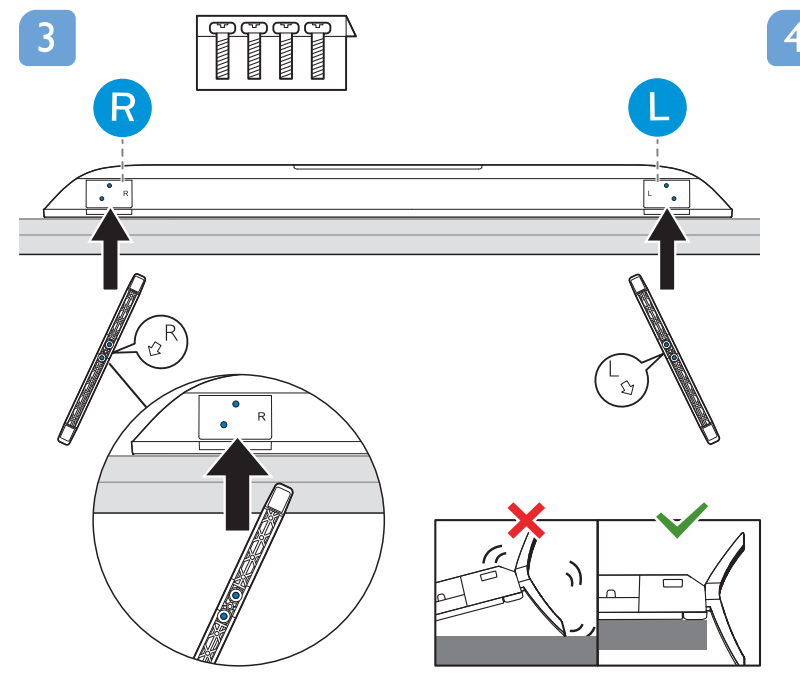

PHILIPS

32PHT5883/71
40PFT5883/71

5800 series Quick Start Guide

红色不印刷, 仅标注
料号的二维码位置
料号请根据实际料号印刷
料号字体: Arial, 6 pt

7314-320D2S-002FLP11

M4x10
flat tail self-tapping screw

English

Read the safety instructions.