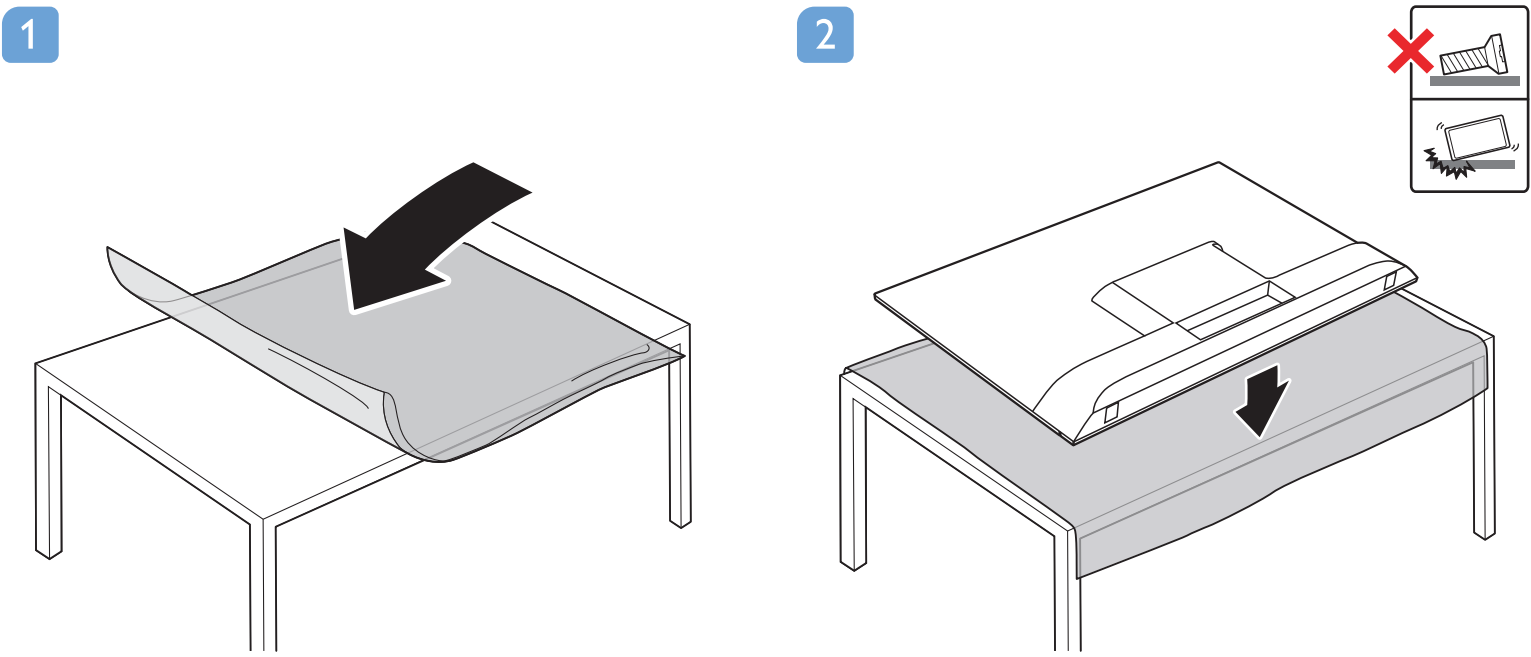

PHILIPS

32PHT5883/71
40PFT5883/71

5800 series Quick Start Guide

红色不印刷, 仅标注
料号的二维码位置
料号请根据实际料号印刷
料号字体: Arial, 6 pt

7314-320D2S-002FLP11

M4x10
flat tail self-tapping screw

English

Read the safety instructions.