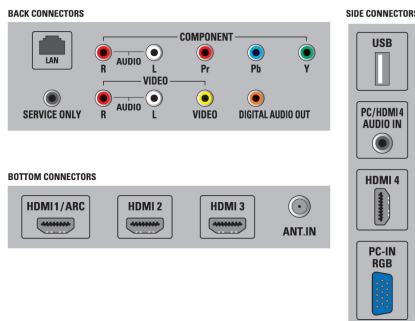

Multimedia Applications

- Multimedia connections: USB memory class device, Wireless802.11 b.g.n. built-in
- Playback Formats: MP3, JPEG Still pictures, MPEG1, MPEG2

Tuner/Reception/Transmission

- Aerial Input: 75 ohm F-type
- TV system: ATSC, NTSC
- Video Playback: NTSC
- Tuner bands: UHF, VHF

Connectivity

- AV 1: Audio L/R in, YPbPr in
- AV 2: CVBS in, Audio L/R in
- HDMI 1: HDMI (Audio Return Channel)
- HDMI 2: HDMI
- HDMI 3: HDMI
- HDMI 4: HDMI, Audio in
- USB: USB(photo,music,movie)
- Audio Output - Digital: Coaxial (cinch)
- Other connections: Ethernet, PC Audio in, PC-In VGA, Service connector
- EasyLink (HDMI-CEC): One touch play, Power status, System info (menu language), Remote control pass-through, System audio control, System standby

Power

- Mains power: 120V/60 Hz
- Ambient temperature: 5°C to 35°C (41°F to 95°F)
- Power consumption: 145 W
- Standby power consumption: < 0.15W

Dimensions

- Set dimensions in inch (W x H x D): 37.95 x 23.39 x 1.65 inch
- Set dimensions with stand in inch (W x H x D):

- 37.95 x 25.12 x 9.06 inch
- Weight incl. Packaging (lb): 45.64 lb
- Product weight (lb): 33.29 lb
- Product weight (+stand) (lb): 38.36 lb
- Box dimensions in inch (W x H x D): 45.28 x 25.98 x 5.98 inch
- VESA wall mount compatible: 400 x 400 mm

Accessories

- Included accessories: Table top stand, Power cord, Quick start guide, User Manual, Registration card, Remote Control, Batteries for remote control, Cable ties

Issue date 2014-03-14

Version: 3.1.2

12 NC: 8670 000 70398
UPC: 6 09585 20162 0

© 2014 Koninklijke Philips N.V.
All Rights reserved.

Specifications are subject to change without notice.
Trademarks are the property of Koninklijke Philips N.V.
or their respective owners.

www.philips.com

* In order to enjoy Internet services and content on your television, broadband internet service is required. Internet services and content, picture quality and picture size may vary depending on your broadband speed. For best results, your broadband speed should be at least 2.5 Mbps for SD content.
* Internet content displayed on your television is made available by Third Party Providers who reserve the right to change and/or terminate such content at any time with or without notice. Additional fees and/or PC registration may be required in order to receive Premium content.