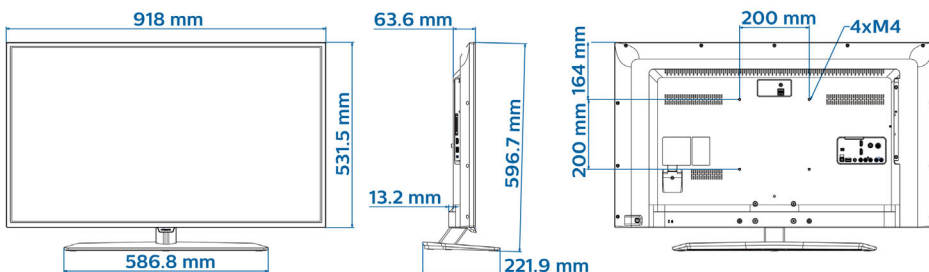

- Display: LED Full HD
- Diagonal screen size: 40 inch / 102 cm
- Aspect ratio: 16:9
- Panel resolution: 1920x1080p
- Brightness: 280 cd/m²
- Viewing angle: 176° (H) / 176° (V)
- Picture enhancement: Pixel Plus HD, 200Hz Perfect Motion Rate

SUB, TXT

- Music formats supported: MP3, AAC, WAV, WMA (v2 up to v9.2)
- Picture formats supported: BMP, JPG, PNG, GIF
- Supp. Video Resolution on USB: up to 1920x1080p@60Hz

Accessories

- Included: Tabletop Stand, 2xAAA Batteries, Warranty Leaflet, Legal and Safety brochure, Power Cord, Remote Control 22AV1503A/12
- Optional: External Clock 22AV1120C/00, Healthcare RC 22AV1109H/12, Setup RC 22AV9573A/12

Dimensions

- Set dimensions (W x H x D): 918 x 532 x 64/77 mm
- Set dimensions with stand (W x H x D): 918 x 597 x 222 mm
- Product weight: 7.6 kg
- Product weight (+stand): 9.5 kg
- VESA wall mount compatible: M4, 200 x 200 mm