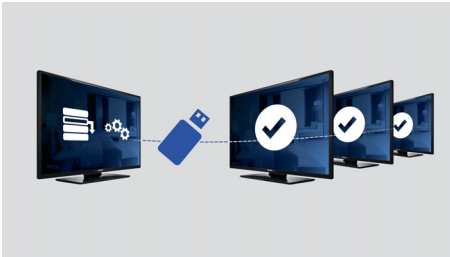

A

PHILIPS

Highlights

USB Cloning

Provides the ability to easily copy all programming and channel programming settings from one TV into other TV sets in less than a minute. The feature ensures uniformity between TV sets and significantly reduces installation time and costs.

Volume limitation

This feature predefines the volume range with which the TV set is allowed to operate, preventing excessive volume adjustments and avoiding disturbance of next door guests.

Installation menu locking

Welcome Page

A welcome greeting is displayed each time the TV set is switched on.

Specifications

Picture/Display

- Display: LED Full HD
- Diagonal screen size: 40 inch / 102 cm
- Aspect ratio: 16:9
- Panel resolution: 1920x1080p
- Viewing angle: 176° (H) / 176° (V)
- Picture enhancement: Digital Crystal Clear, 100 Hz Perfect Motion Rate
- Color cabinet: Black
- Brightness: 300 cd/m²