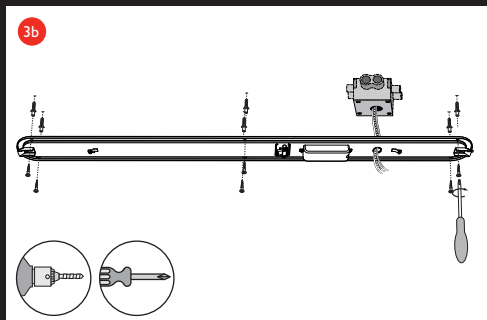

# Lirio

by

PHILIPS

Distributor  
Satenrozen 13  
2550 Kontich – Belgium  
40608/\*\*/16  
4404.018.31911  
Last update: 07/05/12

CREATE **LIGHT CONTROL SHADOW**