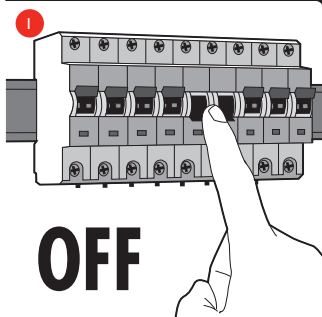

# Lirio

by

PHILIPS

Distributor  
Satenrozen 13  
2550 Kontich – Belgium  
40608/\*\*/16  
4404.018.31911  
Last update: 07/05/12

CREATE **LIGHT CONTROL SHADOW**