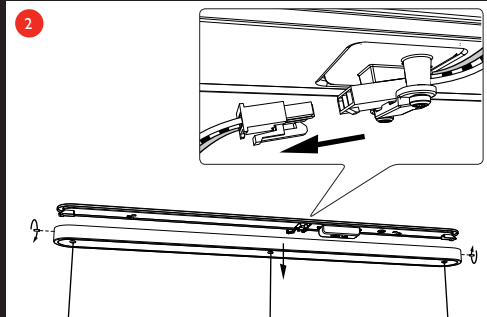

# Lirio

by

PHILIPS

Distributor  
Satenrozen 13  
2550 Kontich – Belgium  
40608/\*\*/16  
4404.018.31911  
Last update: 07/05/12

CREATE **LIGHT CONTROL SHADOW**