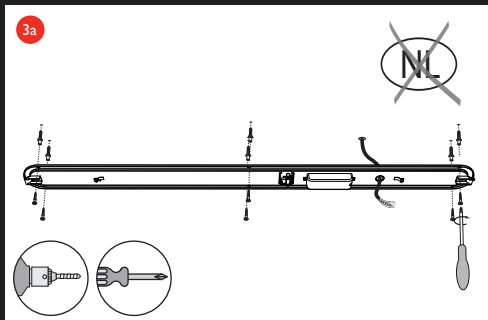

# Lirio

by

PHILIPS

Distributor  
Satenrozen 13  
2550 Kontich – Belgium  
40608/\*\*/16  
4404.018.31911  
Last update: 07/05/12

CREATE **LIGHT CONTROL SHADOW**