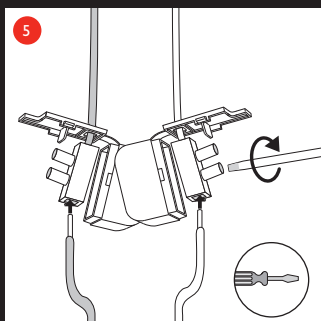

# Lirio

by

PHILIPS

Distributor  
Satenrozen 13  
2550 Kontich – Belgium  
40608/\*\*/16  
4404.018.31911  
Last update: 07/05/12

CREATE **LIGHT CONTROL SHADOW**