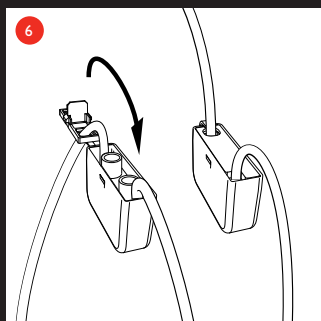

# Lirio

by

PHILIPS

Distributor  
Satenrozen 13  
2550 Kontich – Belgium  
40608/\*\*/16  
4404.018.31911  
Last update: 07/05/12

CREATE **LIGHT CONTROL SHADOW**