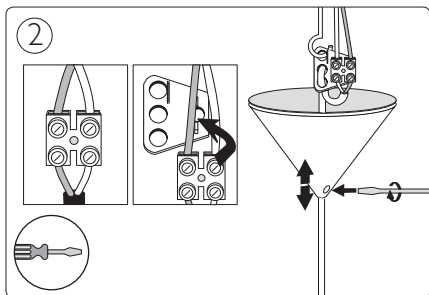

# PHILIPS

Incl.

**A**

**B**

**B**

Philips Lighting Contact Centre  
Int. Business Reply Service  
I.B.R.S. / C.C.R.I. Numéro 10461  
5600 VB Eindhoven  
Pays-Bas / The Netherlands

[www.philips.com/homelighting](http://www.philips.com/homelighting)  
☎ +800 7445 4775