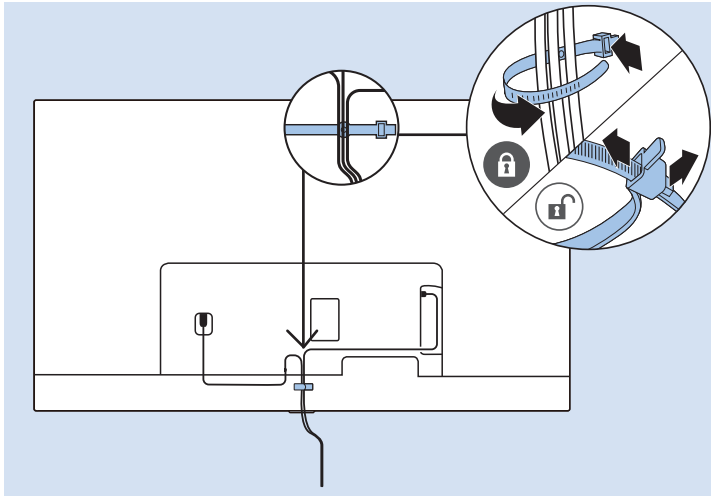

Video Player - CVBS

Headphones

Network - Wired (Freeview)

VESA (x, y)

43" 200x100 M6

43"

108cm

Help | Hilfe | Aide
Guida | Ayuda
Pomoc | Yardım
Руководство