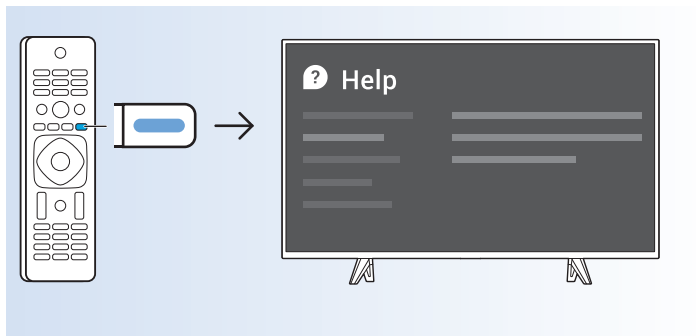

Video Player - CVBS

Headphones

Network - Wired (Freeview)

VESA (x, y)

43" 200x100 M6

43"

108cm

Help | Hilfe | Aide
Guida | Ayuda
Pomoc | Yardım
Руководство