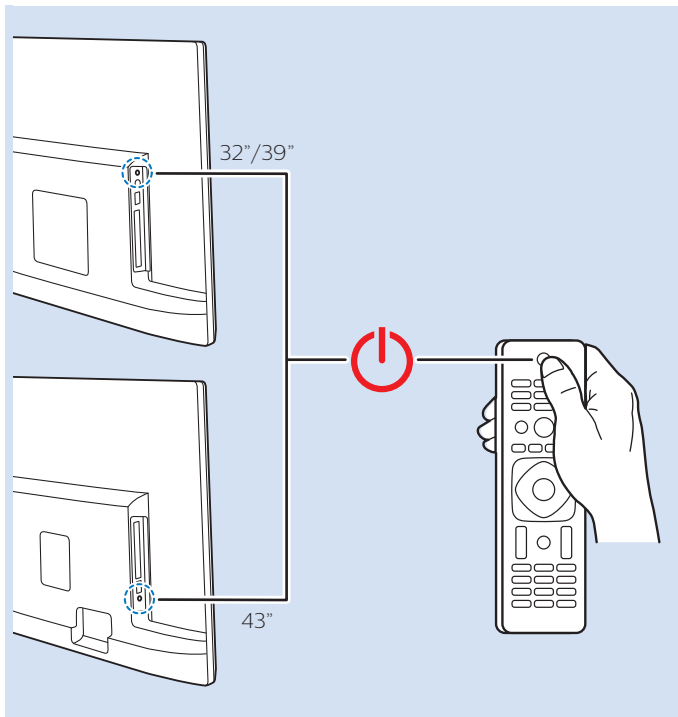

Video Player - CVBS

Headphones

Network - Wired (Freeview)

VESA (x, y)

43" 200x100 M6

43"

108cm

Help | Hilfe | Aide
Guida | Ayuda
Pomoc | Yardım
Руководство