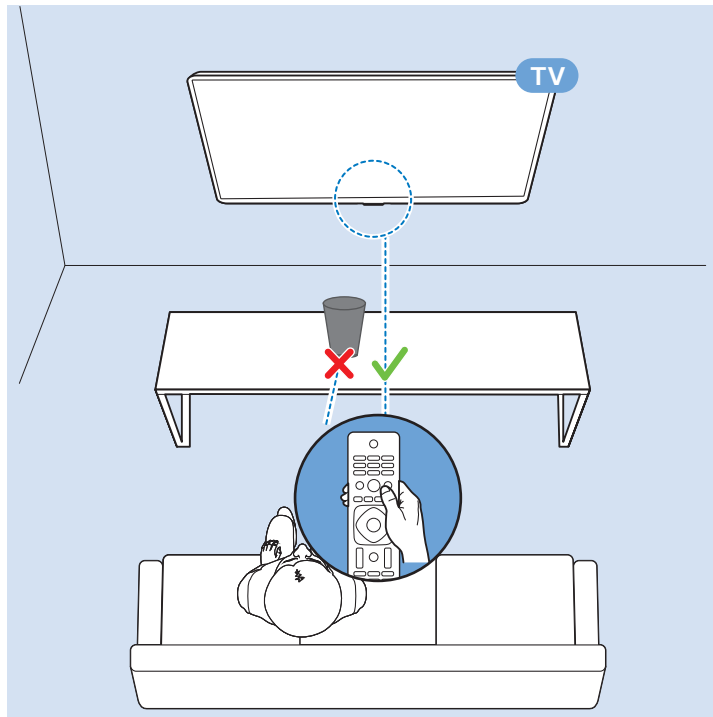

Video Player - CVBS

Headphones

Network - Wired (Freeview)

VESA (x, y)

43" 200x100 M6

43"

108cm

Help | Hilfe | Aide
Guida | Ayuda
Pomoc | Yardım
Руководство