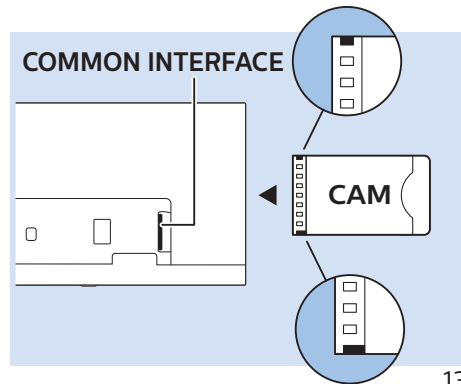

43"

www.philips.com/connectivityguide