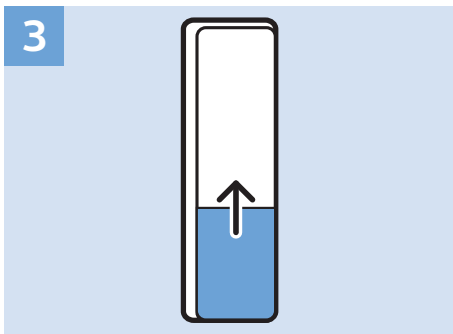

Video Player - CVBS

Headphones

Network - Wired (Freeview)

VESA (x, y)

43" 200x100 M6

43"

108cm

Help | Hilfe | Aide
Guida | Ayuda
Pomoc | Yardım
Руководство