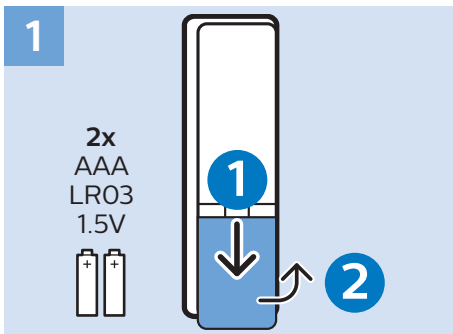

Video Player - CVBS

Headphones

Network - Wired (Freeview)

VESA (x, y)

43" 200x100 M6

43"

108cm

Help | Hilfe | Aide
Guida | Ayuda
Pomoc | Yardım
Руководство