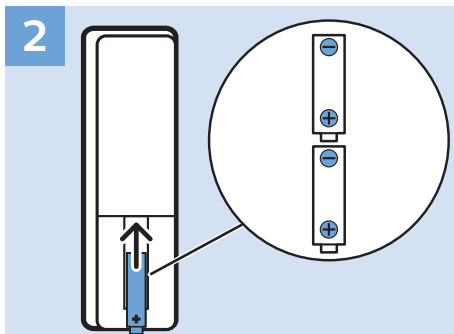

Video Player - CVBS

Headphones

Network - Wired (Freeview)

VESA (x, y)

43" 200x100 M6

43"

108cm

Help | Hilfe | Aide
Guida | Ayuda
Pomoc | Yardım
Руководство