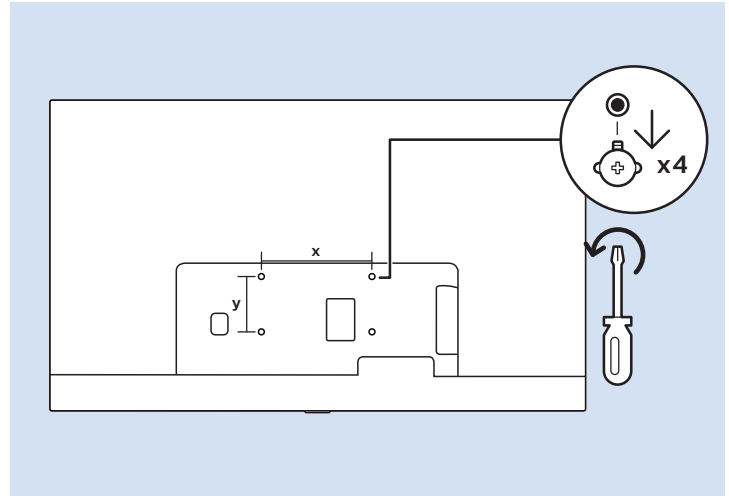

Video Player - CVBS

Headphones

Network - Wired (Freeview)

VESA (x, y)

43" 200x100 M6

43"

108cm

Help | Hilfe | Aide
Guida | Ayuda
Pomoc | Yardım
Руководство