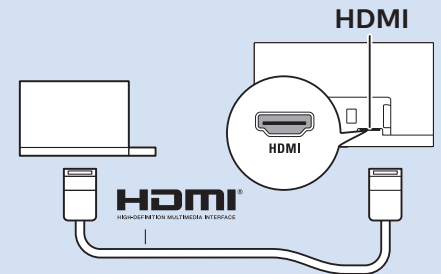

43"

www.philips.com/connectivityguide

Digital Audio System - HDMI ARC

Digital Audio System - OPTICAL

Blu-ray DVD Player - HDMI

Computer - HDMI

USB Flash Drive

USB Hard Drive