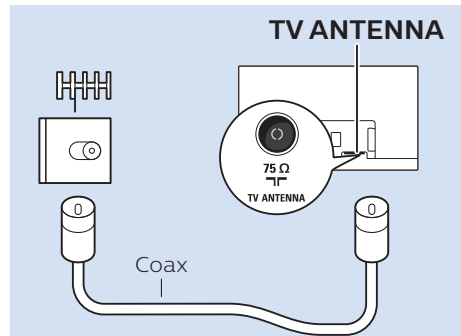

Network - Wired (Freeview)

32PxT4112/05
39PxT4112/05

VESA
32" 200cm M4 x 2
39" 200cm M6 x 2

32"

80cm

39"

98cm

43"

43"

www.philips.com/connectivityguide

Digital Audio System - HDMI ARC

Digital Audio System - OPTICAL

Blu-ray DVD Player - HDMI

Computer - HDMI

USB Flash Drive

USB Hard Drive