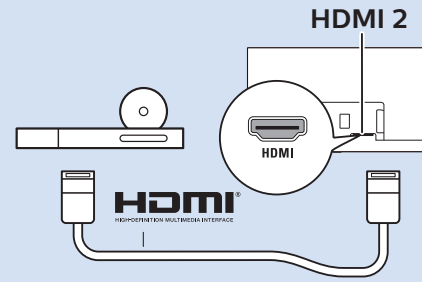

43"

www.philips.com/connectivityguide

Digital Audio System - HDMI ARC

Digital Audio System - OPTICAL

Blu-ray DVD Player - HDMI

Computer - HDMI

USB Flash Drive

USB Hard Drive