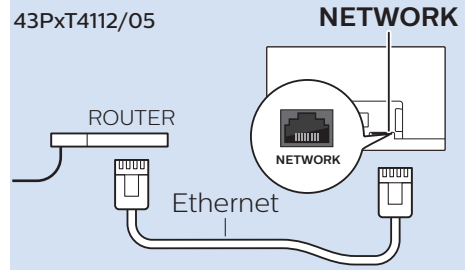

Network - Wired (Freeview)