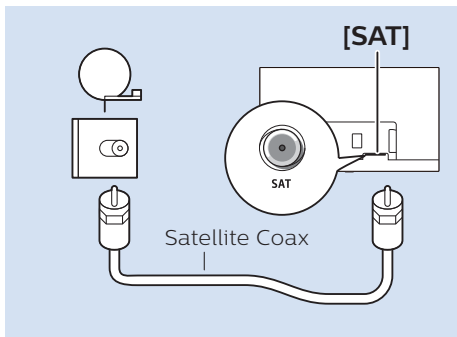

43"

www.philips.com/connectivityguide