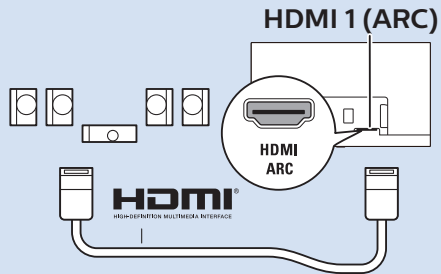

43"

www.philips.com/connectivityguide

Digital Audio System - HDMI ARC

Digital Audio System - OPTICAL

Blu-ray DVD Player - HDMI

Computer - HDMI

USB Flash Drive

USB Hard Drive