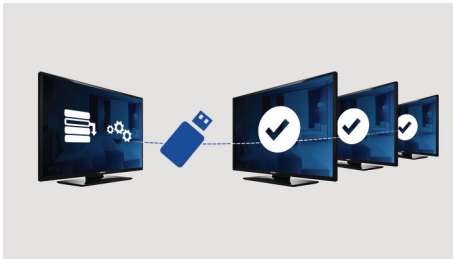

PHILIPS

Highlights

Welcome page

A welcome page is displayed each time the TV set is switched on. The welcome page can be branded and customized easily at the time of installation via a simple welcome image in .png format.

USB Cloning

Provides the ability to easily copy all programming and channel programming settings from one TV into other TV sets in less than a minute. The feature ensures uniformity between

TV sets and significantly reduces installation time and costs.

USB (photos, music, video)

Share the fun. Connect your USB memory-stick, digital camera, mp3 player or other multimedia device to the USB port on your TV to enjoy photos, videos and music with the easy to use onscreen content browser.