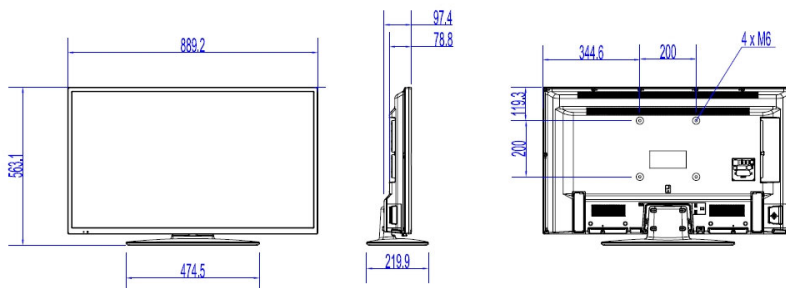

Specifications

Picture/Display

- Display: LED HD TV
- Diagonal screen size: 39 inch / 98 cm
- Aspect ratio: 16:9
- Panel resolution: 1366 x 768p
- Brightness: 300 cd/m²
- Viewing angle: 178° (H) / 178° (V)

- Eu Energy Label power: 31 W
- Annual energy consumption: 45 kW h
- Standby power consumption: <0.3 W
- Power Saving Features: Eco mode
- Ambient temperature: 5 °C to 45 °C

Dimensions

- Set dimensions (W x H x D): 889 x 523 x 79/97 mm
- Set dimensions with stand (W x H x D): 889 x 563 x 220 mm
- Product weight: 6.6 kg
- Product weight (+stand): 7.5 kg
- VESA wall mount compatible: 200 x 200 mm, M6