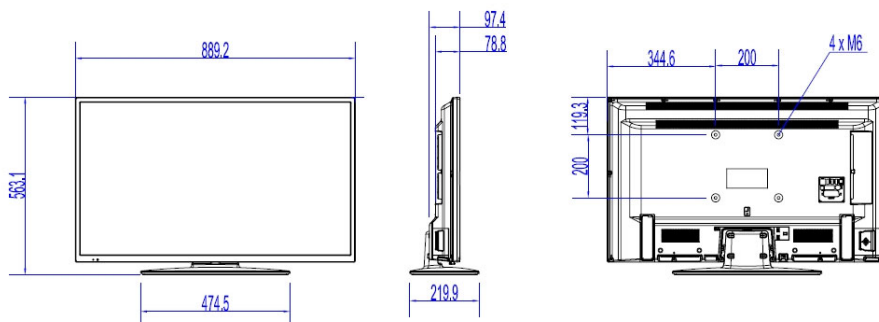

Specifications

Picture/Display

- Display: LED HD TV
- Diagonal screen size: 39 inch / 98 cm
- Aspect ratio: 16:9
- Panel resolution: 1366 x 768p
- Brightness: 300 cd/m²
- Viewing angle: 178° (H) / 178° (V)

Accessories

- Included: Remote Control 22AV1407A/12, 2xAAA Batteries, Tabletop Stand, Warranty Leaflet, Legal and Safety brochure
- Optional: Setup RC 22AV9573A, Remote Control 22AV1601A/12

Power

- Mains power: AC 220-240V; 50-60Hz
- Energy Label Class: A++
- Eu Energy Label power: 31 W
- Annual energy consumption: 45 kW h
- Standby power consumption: <0.3 W
- Power Saving Features: Eco mode
- Ambient temperature: 5 °C to 45 °C

Dimensions

- Set dimensions (W x H x D): 889 x 523 x 79/97 mm
- Set dimensions with stand (W x H x D): 889 x 563 x 220 mm
- Product weight: 6.6 kg
- Product weight (+stand): 7.5 kg
- VESA wall mount compatible: 200 x 200 mm, M6