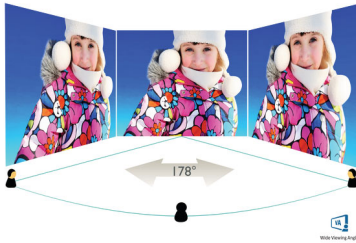

VA display

Philips VA LED display uses an advanced multi-domain vertical alignment technology which gives you super-high static contrast ratios for extra vivid and bright images. While standard office applications are handled with ease, it is especially suitable for photos, web-browsing, movies, gaming, and demanding graphical applications. It's optimized pixel management technology gives you 178/178 degree extra wide viewing angle, resulting in crisp images.