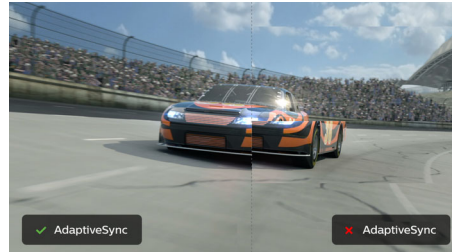

Adaptive-Sync technology

Gaming shouldn't be a choice between choppy gameplay or broken frames. Get fluid, artifact-free performance at virtually any framerate with Adaptive-Sync technology, smooth quick refresh and ultra-fast response time.