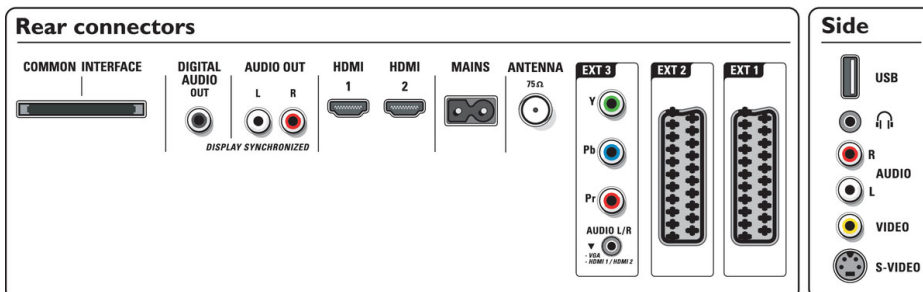

Multimedia Applications

- Multimedia connections: USB
- Playback Formats: MP3, Slideshow files (.alb), JPEG Still pictures

Tuner/Reception/Transmission

- Aerial Input: 75 ohm coaxial (IEC75)
- TV system: DVB COFDM 2K/8K
- Video Playback: NTSC, SECAM, PAL
- Digital TV: DVB-T MPEG4*
- Tuner bands: Hyperband, S-Channel, UHF, VHF

Connectivity

- Ext 1 Scart: Audio L/R, CVBS in/out, RGB
- Ext 2 Scart: Audio L/R, CVBS in/out, RGB
- Ext 3: YPbPr, Audio L/R in
- Ext 4: HDMI v1.3
- Ext 5: HDMI v1.3
- HDMI features: Cable equalization, Category 1 and 2 cables, Compressed audio, Multirate pref. format support, PC format support, Resolutions 720p, 1080i, 1080p
- Front / Side connections: Audio L/R in, CVBS in, Headphone Out, S-video in, USB
- Other connections: Analog audio Left/Right out, S/PDIF out (coaxial), Common Interface

Power

- Ambient temperature: 5 °C to 35 °C
- Mains power: AC 220 - 240 V +/- 10%
- Power consumption: 165 W
- Standby power consumption: 0.8 W

Accessories

- Included accessories: Tabletop swivel stand, RF antenna cable

Dimensions

- Set dimensions (W x H x D): 950 x 612 x 125 mm
- Set dimensions with stand (H x D): 677 x 184 mm
- Product weight: 24.7 kg
- Product weight (+stand): 27.6 kg
- Box dimensions (W x H x D): 1066 x 818 x 300 mm
- Weight incl. Packaging: 29.7 kg
- VESA wall mount compatible: 600 x 400 mm

Issue date 2019-06-28

Version: 2.0.12

12 NC: 8670 000 34235
EAN: 87 12581 36626 1

© 2019 Koninklijke Philips N.V.
All Rights reserved.

Specifications are subject to change without notice.
Trademarks are the property of Koninklijke Philips N.V.
or their respective owners.

www.philips.com