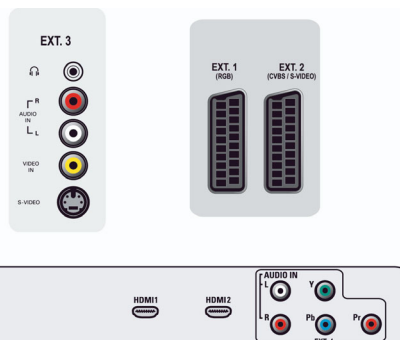

Tuner/Reception/Transmission

- Aerial Input: 75 ohm coaxial (IEC75)
- TV system: PAL I, PAL B/G, PAL D/K, SECAM B/G, SECAM D/K, SECAM L/L', DVB COFDM 2K/8K
- Video Playback: NTSC, SECAM, PAL
- DVB: DVB Terrestrial*
- Tuner bands: Hyperband, S-Channel, UHF, VHF
- Number of Pre-set Channels: 100
- Tuner Display: PLL

Connectivity

- Ext 1 Scart: Audio L/R, CVBS in/out, RGB
- Ext 2 Scart: Audio L/R, CVBS in/out, S-video in
- Ext 3: S-video in, CVBS in, Audio L/R in
- Ext 4: YPbPr, Audio L/R in
- Ext 5: HDMI
- Ext 6: HDMI

- Number of Scarts: 2
- Other connections: Headphone out, Common Interface

Power

- Ambient temperature: 5°C to 40°C
- Mains power: 220 - 240 V, 50/60 Hz
- Power consumption: 175 W
- Standby power consumption: < 1 W

Accessories

- Included Accessories: Tabletop stand, Power cord, Quick start guide, User Manual, Registration card, Warranty certificate, Remote Control, Batteries for remote control
- Optional accessories: Floor stand

Dimensions

- Colour cabinet: Full Black cabinet with High Gloss deco front
- Set dimensions (W x H x D): 935 x 626 x 116 mm
- Set dimensions with stand (W x H x D): 935 x 688 x 265 mm
- Product weight: 24 kg
- Product weight (+stand): 26 kg
- Box dimensions (W x H x D): 1000 x 701 x 289 mm
- Weight incl. Packaging: 33 kg

Stereo system					Transmission system					
2CS DK	NICAM DK	2CS BG	NICAM I	NICAM LL	PAL BG	PAL D/K	PAL I	SECAM BG	SECAM DK	SECAM LL
•	•	•	•	•	•	•	•	•	•	•

Issue date 2011-08-04

Version: 7.0.9

12 NC: 8670 000 25148
EAN: 87 12581 30114 9

© 2011 Koninklijke Philips Electronics N.V.
All Rights reserved.

Specifications are subject to change without notice.
Trademarks are the property of Koninklijke Philips Electronics N.V. or their respective owners.

www.philips.com