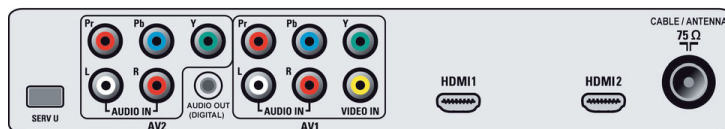

Power

- Ambient temperature: 5 °C to 40 °C
- Mains power: 100-250V, 50-60Hz
- Power consumption: 190 (235 MAX) W
- Standby power consumption: < 1 W

Dimensions

- Set dimensions in inch (W x H x D): 36.7 x 4.7 x 24.6 inch
- Set dimensions with stand in inch (W x H x D): 36.7 x 10.4 x 27.1 inch
- Product weight (lb): 62.1 (with stand), 46,3 (without stand)
- Box dimensions in inch (W x H x D): 38.9 x 12.9 x 28.3 inch
- Weight incl. Packaging (lb): 74.3

Accessories

- Included Accessories: Tabletop swivel stand, Power cord, Quick start guide, User Manual, Registration card, Remote Control

Issue date 2022-04-26

Version: 4.0.10

12 NC: 8670 000 26103
UPC: 6 09585 12336 6