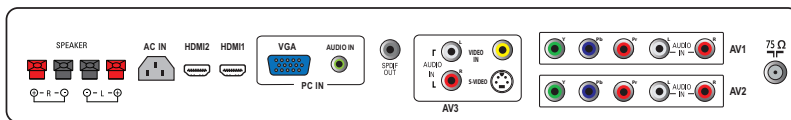

- Closed Captioning Full Text
- Remote control type: RC2023609/01 B
- Screen Format Adjustments: 4:3, Auto Format, Movie expand 14:9, Movie expand 16:9, Subtitle Zoom, Super Zoom, Widescreen

Tuner/Reception/Transmission

- Aerial Input: 75 ohm F-type
- TV system: ATSC, NTSC
- Video Playback: NTSC
- Cable: Unscrambled Digital Cable -QAM
- Tuner bands: Hyperband, S-Channel, UHF, VHF
- Number of Preset Channels: 125

Connectivity

- AV 1: Audio L/R in, YPbPr
- AV 2: Audio L/R in, YPbPr
- AV 3: Audio L/R in, CVBS in, S-Video in
- Front / Side connections: Audio L/R in, CVBS in, Headphone Out, S-video in
- Other connections: PC Audio in, PC-In VGA, S/PDIF out (coaxial), HDMI in 2x

Power

- Ambient temperature: 5 °C to 40 °C
- Mains power: 90-240 VAC, 50/60 Hz
- Power consumption: 175 W
- Standby power consumption: < 1 W

Accessories

- Included accessories: Table top stand, Power cord, Quick start guide, User Manual, Registration card, Remote Control, Batteries for remote control

Dimensions

- Set dimensions in inch (W x H x D): 36.38 x 26.37 x 3.74 inch
- Set dimensions with stand in inch (W x H x D): 36.38 x 27.11 x 11.02 inch
- Product weight (lb): 50.1
- Product weight (+stand) (lb): 55.1 lb
- Box dimensions in inch (W x H x D): 44.25 x 26.85 x 12.91 inch
- Weight incl. Packaging (lb): 68.2
- VESA wall mount compatible: 400 x 200 mm

Issue date 2012-01-20

Version: 2.2.6

12 NC: 8670 000 32665
UPC: 6 09585 13981 7

© 2012 Koninklijke Philips Electronics N.V.
All Rights reserved.

Specifications are subject to change without notice.
Trademarks are the property of Koninklijke Philips Electronics N.V. or their respective owners.

www.philips.com