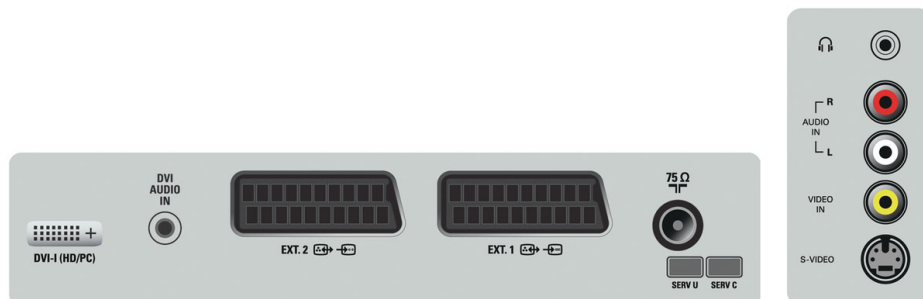

Tuner/Reception/Transmission

- Tuner bands: Hyperband, S-Channel, UHF, VHF
- TV system: PAL, PAL B/G, PAL D/K, PAL I, SECAM, SECAM B/G, SECAM D/K, SECAM L/L'
- Video Playback: NTSC, PAL, SECAM
- Aerial Input: 75 ohm coaxial (IEC75)
- Tuner Display: PLL
- Number of Pre-set Channels: 100
- Digital TV: DVB Terrestrial*

Connectivity

- Number of Scarts: 2
- Ext 1 Scart: Audio L/R, CVBS in/out, RGB
- Ext 2 Scart: Audio L/R, CVBS in/out, S-video in
- Other connections: Antenna IEC75, DVI-I, Common Interface
- Front/Side connections: Audio in, CVBS in, Headphones Out, S-video in
- Audio Output - Digital: AC3 over S/PDIF (Optical)

Power

- Power consumption: TBC W
- Standby power consumption: < 1 W
- Ambient temperature: 5°C to 45°C
- Power supply: AC 90-240

Dimensions

- Product weight: 23.2 kg
- Dimensions (with base) (W x H x D): 964 x 512 x 89 mm

Stereo system					Transmission system					
2CS DK	NICAM DK	2CS BG	NICAM I	NICAM LL'	PAL BG	PAL D/K	PAL I	SECAM BG	SECAM DK	SECAM LL'
•	•	•	•	•	•	•	•	•	•	•

Issue date 2019-06-28

Version: 14.0.16

12 NC: 8670 000 22274
EAN: 87 10895 87568 4

© 2019 Koninklijke Philips N.V.
All Rights reserved.

Specifications are subject to change without notice.
Trademarks are the property of Koninklijke Philips N.V.
or their respective owners.

www.philips.com