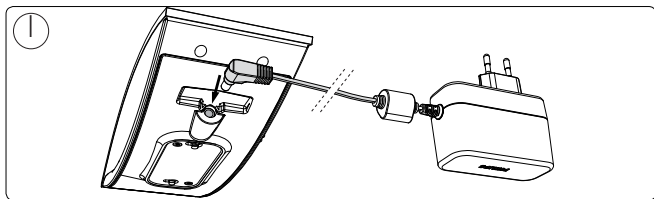

# PHILIPS

Incl.

3 x Luxeon Rebel  
Powered

Philips Lighting Contact Centre  
Int. Business Reply Service  
I.B.R.S. / C.C.R.I. Numéro 10461  
5600 VB Eindhoven  
Pays-Bas / The Netherlands

[www.philips.com/homelighting](http://www.philips.com/homelighting)  
☎ +800 7445 4775