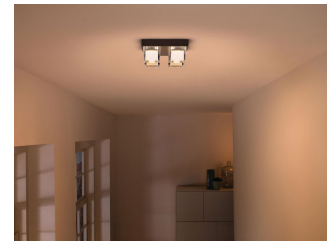

Perfect to relax and socialise

The living room is the heart of any home: a place where families gather to relax and guests socialise. Lighting for your living room and bedroom has to be flexible and easy to adjust to its different uses throughout the day. Careful placement of different light sources and playing with light layering helps create the feeling of space and gives the room a warm and welcoming feel.