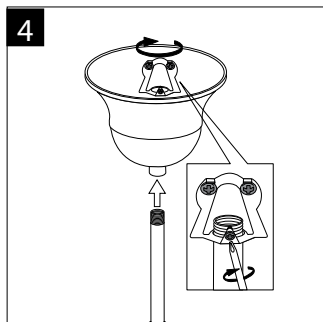

PHILIPS

MD0 002 192S
Last update: 07/05/12

PHILIPS

PHILIPS CONSUMER LUMINAIRES SHENZHEN COMPANY LTD
飞利浦家居灯饰(深圳)有限公司
6 F, Auxiliary Building of Shekou Technology Building,
Nanhai Rd, Shekou, Nanshan District, Shenzhen City
Guangdong Province, 518067 PRC (China)
深圳市南山区南海大道蛇口科技大厦辅楼六层(邮编:518067)