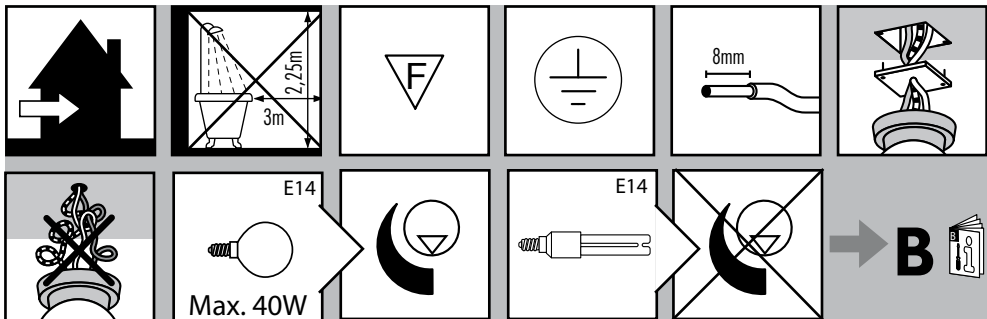

PHILIPS

MD0 002 192S
Last update: 07/05/12

PHILIPS

PHILIPS CONSUMER LUMINAIRES SHENZHEN COMPANY LTD
飞利浦家居灯饰(深圳)有限公司
6 F, Auxiliary Building of Shekou Technology Building,
Nanhai Rd, Shekou, Nanshan District, Shenzhen City
Guangdong Province, 518067 PRC (China)
深圳市南山区南海大道蛇口科技大厦辅楼六层(邮编:518067)