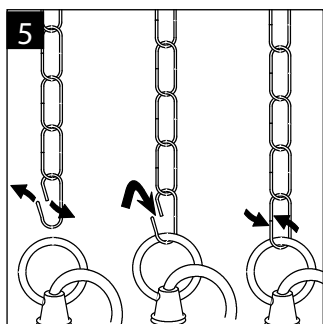

PHILIPS

MD0 002 192S
Last update: 07/05/12

PHILIPS

PHILIPS CONSUMER LUMINAIRES SHENZHEN COMPANY LTD
飞利浦家居灯饰(深圳)有限公司
6 F, Auxiliary Building of Shekou Technology Building,
Nanhai Rd, Shekou, Nanshan District, Shenzhen City
Guangdong Province, 518067 PRC (China)
深圳市南山区南海大道蛇口科技大厦辅楼六层(邮编:518067)