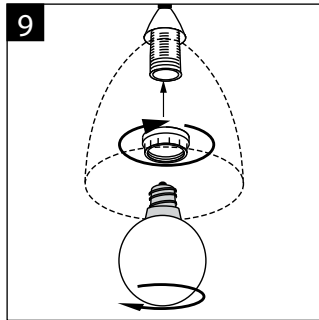

PHILIPS

MD0 002 192S
Last update: 07/05/12

PHILIPS

PHILIPS CONSUMER LUMINAIRES SHENZHEN COMPANY LTD
飞利浦家居灯饰(深圳)有限公司
6 F, Auxiliary Building of Shekou Technology Building,
Nanhai Rd, Shekou, Nanshan District, Shenzhen City
Guangdong Province, 518067 PRC (China)
深圳市南山区南海大道蛇口科技大厦辅楼六层(邮编:518067)