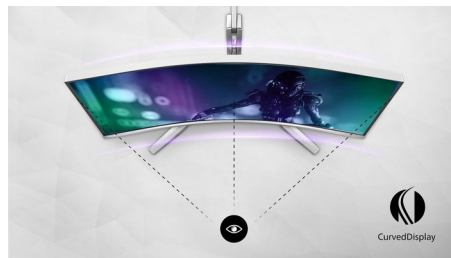

165Hz Gaming

You play intense, competitive gaming. You demand display with lag free, ultra-smooth images. This Philips display redraws the screen image up-to 165 times per second, effectively faster than a standard display. A lower frame rate can make enemies appear to jump from spot to spot on the screen, making them difficult targets to hit. With 165Hz frame rate, you get those critical missing images on the screen which shows enemy movement in ultra-smooth motion so you can easily target them. With ultra-low input lag and no screen tearing, this Philips display is your perfect gaming partner.

Curved display design

Desktop monitors offer a personal user experience, which suits a curve design very well. The curved screen provides a pleasant yet subtle immersion effect, which focuses on you at the center of your desk.