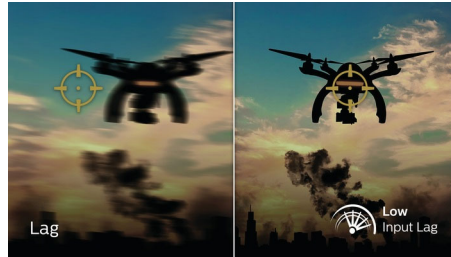

AMD FreeSync™ Premium Pro

Gaming shouldn't be a choice between choppy gameplay or broken frames. AMD FreeSync™ Premium Pro provides the true HDR gaming experience: a combination of smooth gaming at peak performance, and exceptional high dynamic range visuals while still maintaining low latency.

165Hz Gaming

You play intense, competitive gaming. You demand display with lag free, ultra-smooth images. This Philips display redraws the screen image up-to 165 times per second, effectively faster than a standard display. A lower frame rate can make enemies appear to jump from spot to spot on the screen, making them difficult targets to hit. With 165Hz frame rate, you get those critical missing images on the screen which shows enemy movement in ultra-smooth motion so you can easily target them. With ultra-low input lag and no screen tearing, this Philips display is your perfect gaming partner.

Low input lag

Input lag is the amount of time that elapses between performing an action with connected devices and seeing the result on screen. Low input lag reduces the time delay between entering a command from your devices to monitor, greatly improve on playing twitch-sensitive video games, particularly important to whom plays fast-paced, competitive games.