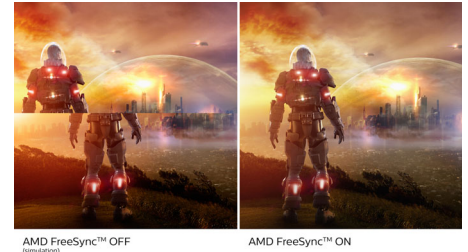

Ultra-smooth gaming

Gaming shouldn't be a choice between choppy gameplay or broken frames. With the new Philips monitor it doesn't have to be. Get fluid, artefact-free performance at virtually any frame rate with AMD FreeSync™ technology, smooth, quick refresh and ultra-fast response time.

reddot award 2017
winner

Red Dot Award

Philips Brilliance 349X7FJEW, an innovative monitor design solution. Wide enough for your biggest ideas

COMPUTEX
d&i awards 2017

COMPUTEX d&i awards

Philips Brilliance 349X7FJEW, an innovative monitor design solution. Excellent product design for a refined new stand archetype that delivers full adjustment.