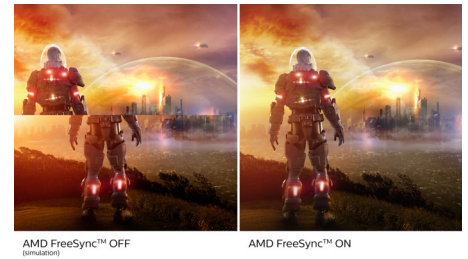

Ultra-smooth gaming

Gaming shouldn't be a choice between choppy gameplay or broken frames. With the new Philips monitor it doesn't have to be. Get fluid, artefact-free performance at virtually any frame rate with AMD FreeSync™ technology, smooth, quick refresh and ultra-fast response time.

reddot award 2017
winner

Red Dot Award

Philips Brilliance 349X7FJEW, an innovative monitor design solution. Wide enough for your biggest ideas

COMPUTEX
d&i awards 2017

COMPUTEX d&i awards

Philips Brilliance 349X7FJEW, an innovative monitor design solution. Excellent product design for a refined new stand archetype that delivers full adjustment.