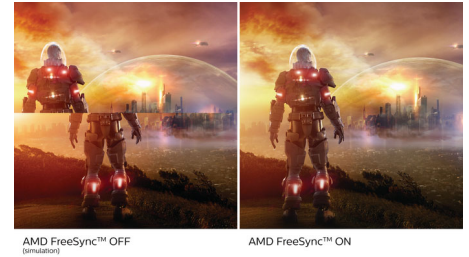

Ultra-smooth gaming

Gaming shouldn't be a choice between choppy gameplay or broken frames. With the new Philips monitor it doesn't have to be. Get fluid, artefact-free performance at virtually any frame rate with AMD FreeSync™ technology, smooth, quick refresh and ultra-fast response time.

reddot award 2017
winner

Red Dot Award

Philips Brilliance 349X7FJEW, an innovative monitor design solution. Wide enough for your biggest ideas

COMPUTEX
d&i awards 2017

COMPUTEX d&i awards

Philips Brilliance 349X7FJEW, an innovative monitor design solution. Excellent product design for a refined new stand archetype that delivers full adjustment.