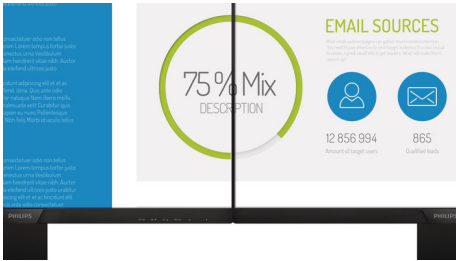

UltraNarrow Border

The new Philips displays feature ultra-narrow borders which allow for minimal distractions and maximum viewing size. Especially suited for multi-display or tiling setup like gaming, graphic design and professional applications, the ultra-narrow border display gives you the feeling of using one large display.