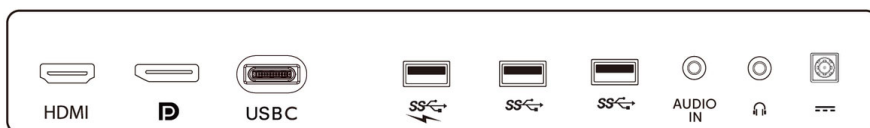

## What's in the box?

- Monitor with stand
- Cables: USB-C to USB-C cable, HDMI cable, DP cable, Power cable
- User Documentation

Issue date 2019-07-22

Version: 1.0.1

12 NC: 8670 001 60691  
UPC: 6 09585 25291 2