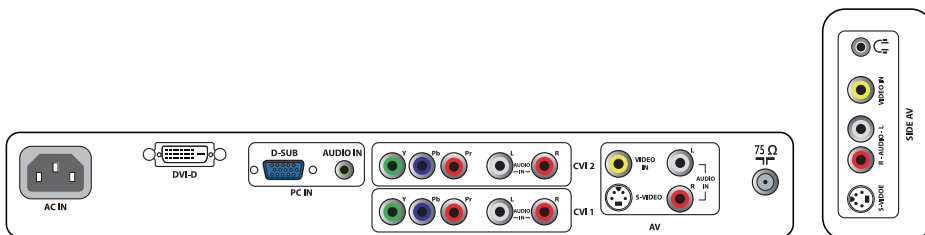

- AV 1: Audio L/R in, YPbPr
- AV 2: Audio L/R in, YPbPr
- AV 3: Audio L/R in, CVBS in, S-Video in
- Front / Side connections: Audio L/R in, CVBS in, Headphone Out, S-video in
- Other connections: HDMI, PC Audio in, PC-In, VGA

Power

- Ambient temperature: 5 °C to 40 °C
- Mains power: 100-240V, 60-50 Hz
- Power consumption: 150 W
- Standby power consumption: < 2 W

Accessories

- Included accessories: Power cord, Quick start guide, User Manual, Warranty certificate, Remote Control, Batteries for remote control

Dimensions

- Set dimensions (W x H x D): 790.7 x 544.6 x 103.9 mm
- Set dimensions with stand (W x H x D): 790.7 x 581.8 x 252.4 mm
- Product weight: 13.47 kg
- Product weight (+stand): 16 kg
- Box dimensions (W x H x D): 1027 x 672 x 234 mm
- Weight incl. Packaging: 19.2 kg
- VESA wall mount compatible: 400 x 200 mm