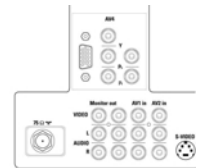

• Rear stereo AV inputs and outputs

Connect a VCR, DVD, Satellite and video game through S-Video or stereo AV connection. Audio/video output jacks make adding a home theatre surround sound even easier!

Side AV + Headphone
Inputs/Outputs

Rear AV

UPC:	0 37849 93628 3
Product Dimensions:	33.1"W x 27"H x 21.2" D
Product Weight:	121.3 lbs.
Carton Dimensions:	36.8"W x 31.5"H x 25.1"D
Carton Weight:	132.3 lbs.
Carton contains:	Universal Remote Control w/ batteries, operating instructions, warranty information