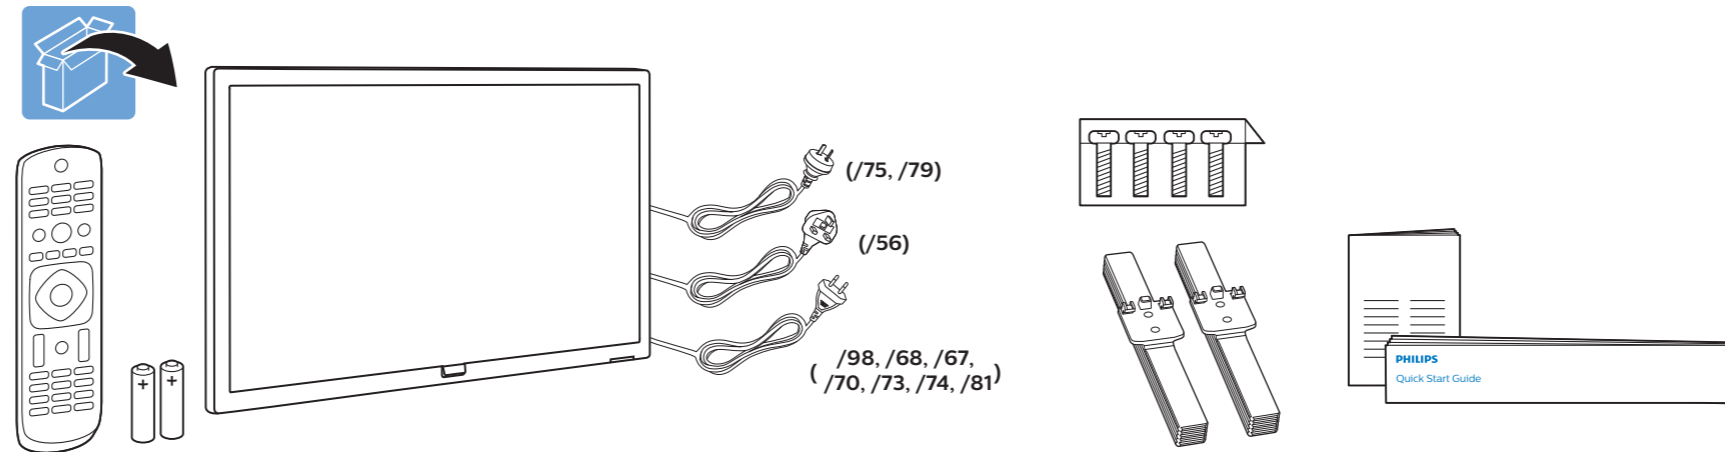

5505 series
5545 series

Quick Start Guide