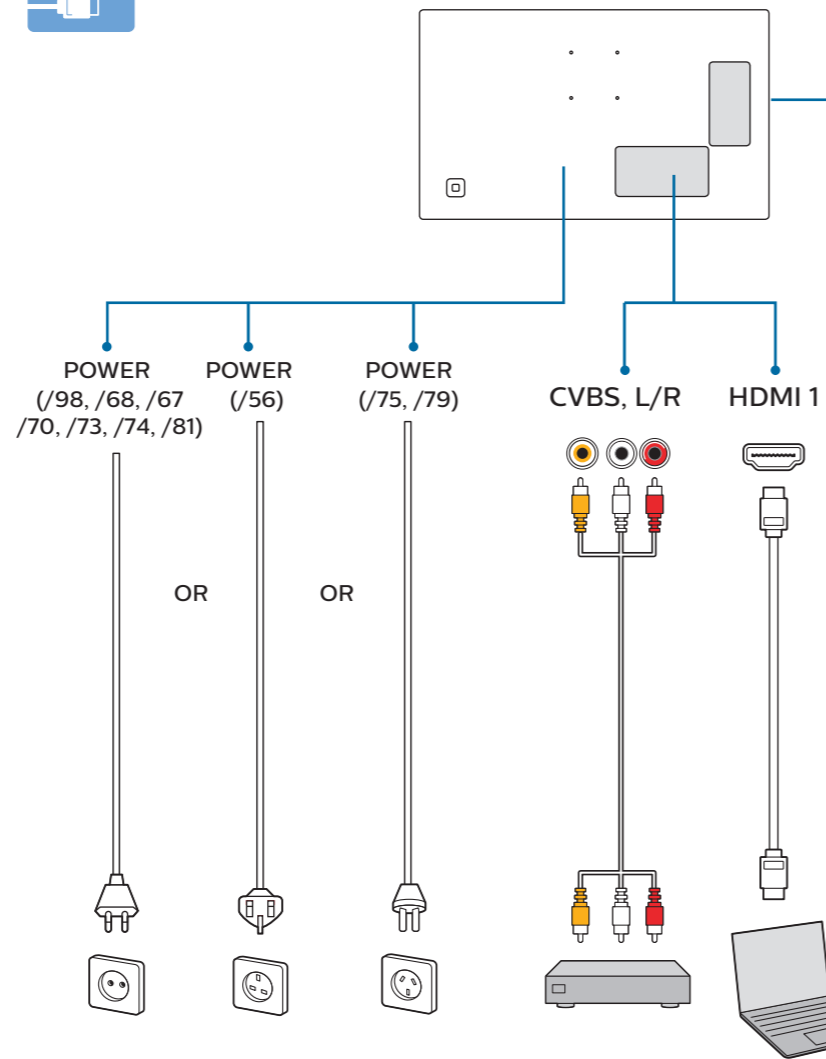

All registered and unregistered trademarks are property of their respective owners. Specifications are subject to change without notice. Philips and the Philips' shield emblem are trademarks of Koninklijke Philips N.V. and are used under license from Koninklijke Philips N.V. 2020© TP Vision Europe B.V. All rights reserved. philips.com