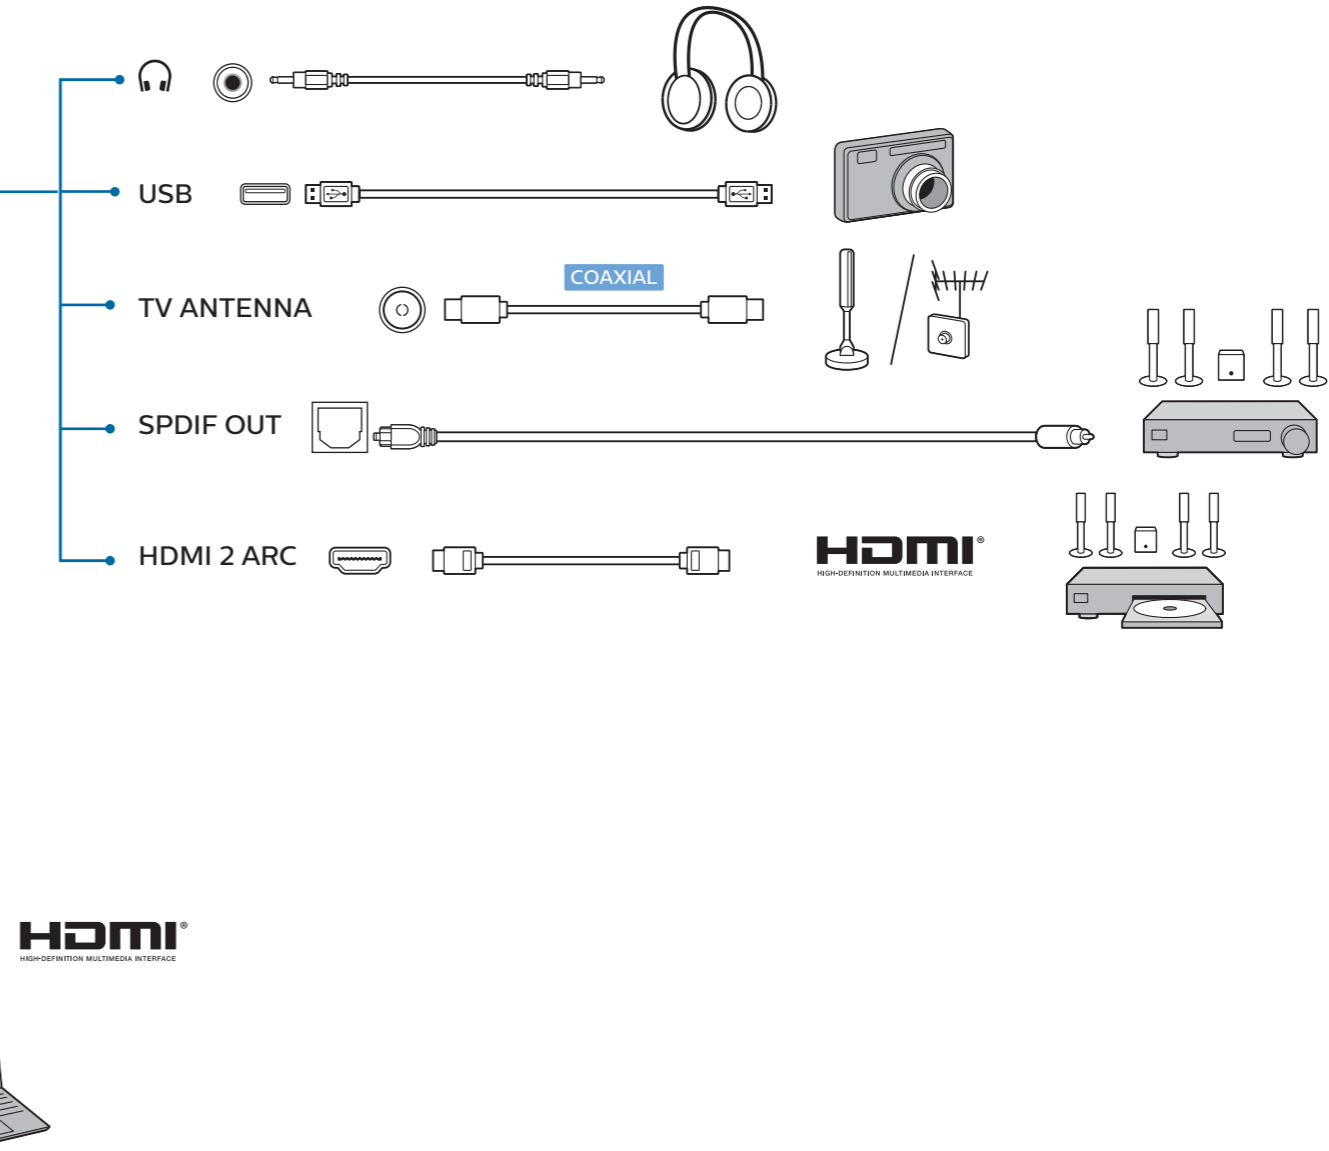

All registered and unregistered trademarks are property of their respective owners. Specifications are subject to change without notice. Philips and the Philips' shield emblem are trademarks of Koninklijke Philips N.V. and are used under license from Koninklijke Philips N.V. 2020© TP Vision Europe B.V. All rights reserved. philips.com