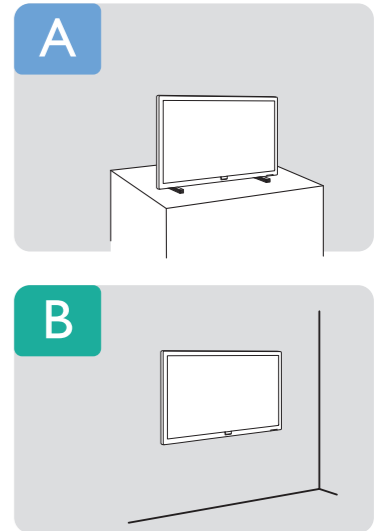

5505 series
5545 series

Quick Start Guide