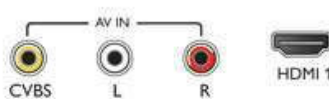

Connections

Side

Down

Issue date 2021-01-27

Version: 2.0.1

12 NC: 8670 001 75099
EAN: 87 18863 02908 4

© 2021 Koninklijke Philips N.V.
All Rights reserved.

Specifications are subject to change without notice.
Trademarks are the property of Koninklijke Philips N.V.
or their respective owners.