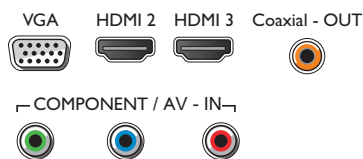

USB (photos, music, video)

USB

Share the fun. Connect your USB memory-stick, digital camera, mp3 player or other multimedia device to the USB port on your TV to enjoy photos, videos and music with the easy to use onscreen content browser.

Connections

Side

Bottom

Issue date 2018-02-14

Version: 4.0.1

12 NC: 8670 001 27883
EAN: 87 18863 00583 5

© 2018 Koninklijke Philips N.V.
All Rights reserved.

Specifications are subject to change without notice.
Trademarks are the property of Koninklijke Philips N.V.
or their respective owners.