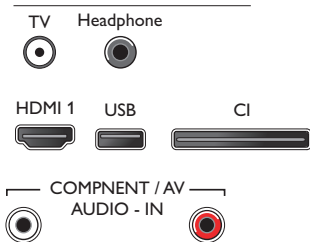

Three HDMI with Easylink

Avoid cable clutter with a single cable to carry both picture and audio signals from your devices to your TV. HDMI uses uncompressed signals, ensuring the highest quality from source to screen. Together with Philips Easylink, you'll need only one remote control to perform most operations on your TV, DVD, Blu-ray, set top box or home theatre system.

USB (photos, music, video)

USB

Share the fun. Connect your USB memory-stick, digital camera, mp3 player or other multimedia device to the USB port on your TV to enjoy photos, videos and music with the easy to use onscreen content browser.

Connections

Side

Bottom

Issue date 2018-02-14

Version: 4.0.1

12 NC: 8670 001 27883
EAN: 87 18863 00583 5

© 2018 Koninklijke Philips N.V.
All Rights reserved.

Specifications are subject to change without notice.
Trademarks are the property of Koninklijke Philips N.V.
or their respective owners.