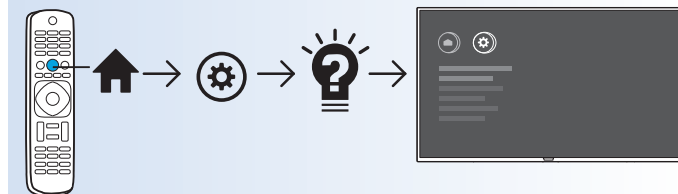

## Video Player - YPbPr, L/R

VESA (x, y)

32" (80 cm) 100 mm M6

43" (108 cm) 200x200 mm M6

50" (126 cm) 200x200 mm M6

32"

43"/50"

[www.philips.com/TVsupport](http://www.philips.com/TVsupport)