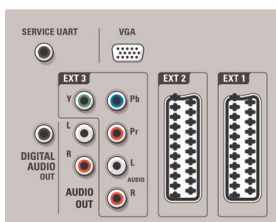

Connectivity

- Ext 1 Scart: Audio L/R, CVBS in, RGB
- Ext 2 Scart: Audio L/R, CVBS in, RGB
- Ext 3: YPbPr, Audio L/R in, VGA PC-in
- Front/Side connections: HDMI v1.3, S-video in, CVBS in, Audio L/R in, Headphones Out, USB
- PC network link: DLNA 1.0 certified
- Other connections: Common Interface Plus (CI+), Analogue audio Left/Right out, S/PDIF out (coaxial), Common Interface
- HDMI 1: HDMI v1.3
- HDMI 2: HDMI v1.3
- HDMI 3: HDMI v1.3
- HDMI 4: HDMI v1.3
- EasyLink (HDMI-CEC): One touch play, EasyLink, Pixel link, Remote control pass-through, System audio control, System standby

Power

- Ambient temperature: 5°C to 35°C
- Mains power: AC 220-240 V +/- 10%
- Power consumption (typical): 92 W
- Standby power consumption: < 0.15 W

Dimensions

- Set dimensions (W x H x D): 779 x 500 x 89 mm
- Set dimensions with stand (H x D): 570 x 220 mm
- Stand width: 410 mm
- Weight incl. Packaging: 17.1 kg
- Product weight: 13.5 kg
- Product weight (+stand): 15.5 kg
- Box dimensions (W x H x D): 860 x 720 x 288 mm
- VESA wall mount compatible: 200 x 200 mm

Accessories

- Included accessories: Tabletop swivel stand, RF antenna cable, Power cord, Quick start guide, Warranty certificate, Remote Control, Batteries for remote control, Legal and safety brochure, Net TV brochure
- Optional accessories: Smart level wallmount SQM6175, DVB-S module PFS0001*

Rear connectors