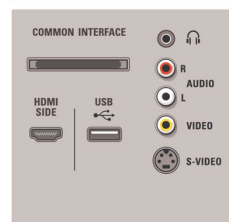

Side

Issue date 2019-11-12

Version: 12.4.5

12 NC: 8670 000 51977
EAN: 87 12581 47926 8

© 2019 Koninklijke Philips N.V.
All Rights reserved.

Specifications are subject to change without notice.
Trademarks are the property of Koninklijke Philips N.V.
or their respective owners.

www.philips.com

* DVB-T, supported in selected countries only
* DVB-C in selected countries and for selected operators only. Most up to date information is available on the type plate of the TV.
* Net TV, service offering is dependent on country and subject to terms of use.
* Optional Philips DVB-S module required (part no. PFS0001, only available in Germany, Austria and Switzerland)