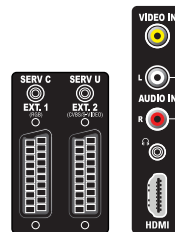

Tuner/Reception/Transmission

- Aerial Input: 75 ohm coaxial (IEC75)
- TV system: PAL I, PAL B/G, PAL D/K, SECAM B/G, SECAM D/K, SECAM L/L', DVB COFDM 2K/8K
- Video Playback: NTSC, SECAM, PAL
- Digital TV: DVB Terrestrial*
- Tuner bands: Hyperband, S-Channel, UHF, VHF
- Number of Pre-set Channels: 100
- Tuner Display: PLL

Connectivity

- Ext 1 Scart: Audio L/R, CVBS in/out, RGB

- Ext 2 Scart: Audio L/R, CVBS in/out, S-video in
- Number of Scarts: 2
- Ext 3: HDMI v1.3, CVBS in, Audio L/R in
- Ext 4: YPbPr, S-video in, Audio L/R in
- Ext 5: HDMI v1.3
- Ext 6: HDMI v1.3
- Other connections: Headphone out, Common Interface

Power

- Ambient temperature: 5°C to 40°C
- Mains power: 220 - 240 V, 50/60 Hz
- Power consumption: 110 W
- Standby power consumption: < 1 W

Accessories

- Included accessories: Tabletop stand, Power cord, Quick start guide, User Manual, Registration card, Warranty certificate, Remote Control, Batteries for remote control

Dimensions

- Set dimensions (W x H x D): 804 x 533 x 162 mm
- Set dimensions with stand (W x H x D): 804 x 605 x 223 mm
- Product weight: 16.5 kg
- Product weight (+stand): 19.5 kg
- Box dimensions (W x H x D): 874 x 646 x 299 mm
- Weight incl. Packaging: 23.5 kg
- VESA wall mount compatible: 200 x 100 mm

Stereo system					Transmission system					
2CS DK	NICAM DK	2CS BG	NICAM I	NICAM LL'	PAL BG	PAL D/K	PAL I	SECAM BG	SECAM DK	SECAM LL'
•	•	•	•	•	•	•	•	•	•	•

Issue date 2012-01-11

Version: 5.0.9

12 NC: 8670 000 32646
EAN: 87 12581 35374 2

© 2012 Koninklijke Philips Electronics N.V.
All Rights reserved.

Specifications are subject to change without notice.
Trademarks are the property of Koninklijke Philips Electronics N.V. or their respective owners.

www.philips.com