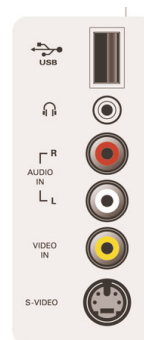

Power

- Ambient temperature: 5 °C to 40 °C
- Mains power: AC 110 - 240 V, 50/60 Hz
- Power consumption: 150 W
- Standby power consumption: < 1 W

Dimensions

- Set dimensions in inch (W x H x D): 31.6 x 21.5 x 4.5 inch
- Set dimensions with stand in inch (W x H x D): 31.7 x 24 x 8.3 inch
- Product weight (lb): 38.5 (with stand), 33.8 (without stand)
- Box dimensions in inch (W x H x D): 34.2 x 24.8 x 11.4 inch
- Weight incl. Packaging (lb): 51.8

Accessories

- Included Accessories: Tabletop swivel stand, Power cord, Quick start guide, User Manual, Registration card, Remote Control

Issue date 2019-06-28

Version: 4.0.10

12 NC: 8670 000 26097
UPC: 6 09585 12332 8