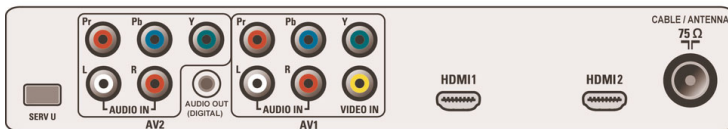

- Output power (RMS): 2 x 10W
- Sound System: Dolby Digital (AC-3), Virtual Dolby Surround

Loudspeakers

- Built-in speakers: 2

Convenience

- Child Protection: Child Lock+Parental Control
- Clock: On main display
- Ease of Installation: Autostore, PLL Digital Tuning, Plug & Play
- Ease of Use: On Screen Display, Settings assistant Wizard, Side Control
- Remote Control: TV
- Remote control type: RC2033602
- Screen Format Adjustments: 7 Widescreen Modes, Auto Format
- VESA Mount: 200x100 mm

- Aerial Input: 75 ohm F-type
- TV system: ATSC, NTSC
- Video Playback: NTSC
- Cable: Unscrambled Digital Cable -QAM
- Tuner bands: Hyperband, S-Channel, UHF, VHF

Connectivity

- AV 1: Audio L/R in, CVBS in, YPbPr
- AV 2: Audio L/R in, YPbPr
- AV 3: HDMI
- Front / Side connections: Audio L/R in, CVBS in, Headphone out, S-video in, USB
- Audio Output - Digital: Coaxial (cinch)
- Other connections: HDMI

Power

- Ambient temperature: 5 °C to 40 °C
- Mains power: AC 110 - 240 V, 50/60 Hz
- Power consumption: 150 W
- Standby power consumption: < 1 W

Dimensions

- Set dimensions in inch (W x H x D): 31.6 x 21.5 x 4.5 inch
- Set dimensions with stand in inch (W x H x D): 31.7 x 24 x 8.3 inch
- Product weight (lb): 38.5 (with stand), 33.8 (without stand)
- Box dimensions in inch (W x H x D): 34.2 x 24.8 x 11.4 inch
- Weight incl. Packaging (lb): 51.8

Accessories

- Included Accessories: Tabletop swivel stand, Power cord, Quick start guide, User Manual, Registration card, Remote Control

Issue date 2019-06-28

Version: 4.0.10

12 NC: 8670 000 26097
UPC: 6 09585 12332 8