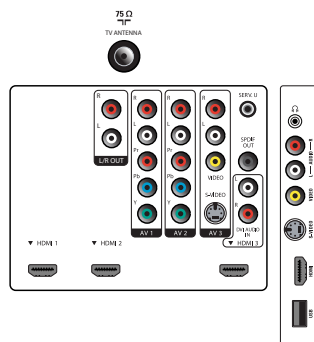

- Remote Control: TV
- Screen Format Adjustments: 4:3, Auto Format, Movie expand 14:9, Movie expand 16:9, Super Zoom, Widescreen, unscanned (1080p dot by dot)

Multimedia Applications

- Multimedia connections: USB memory class device
- Playback Formats: MP3, JPEG Still pictures, DivX 3.11, DivX 5, MPEG2, XviD, H.264/MPEG-4 AVC

Tuner/Reception/Transmission

- Aerial Input: 75 ohm F-type
- TV system: ATSC, NTSC
- Video Playback: NTSC
- Cable: Unscrambled Digital Cable -QAM
- Tuner bands: Hyperband, S-Channel, UHF, VHF

Connectivity

- AV 1: Audio L/R in, YPbPr
- AV 2: Audio L/R in, YPbPr
- AV 3: Audio L/R in, CVBS in, S-Video in
- Front / Side connections: HDMI v1.3, S-video in, CVBS in, Audio L/R in, Headphone Out, USB
- Audio Output - Digital: Coaxial (cinch)
- Other connections: Analog audio Left/Right out
- HDMI 1: HDMI v1.3
- HDMI 2: HDMI v1.3
- HDMI 3: HDMI v1.3, Analog audio L/R in
- EasyLink (HDMI-CEC): One touch play, Power status, System info (menu language), Remote control pass-through, System audio control, System standby

Power

- Ambient temperature: 0 °C to 35 °C
- Mains power: 110-240V, 50-60Hz
- Power consumption: 155 W
- Standby power consumption: < 0.15 W

Dimensions

- Set dimensions in inch (W x H x D): 29.99 x 18.51 x 3.46 inch
- Set dimensions with stand in inch (W x H x D): 29.99 x 20.55 x 8.66 inch
- Weight incl. Packaging (lb): 34.39
- Product weight (lb): 21.61
- Product weight (+stand) (lb): 25.79 lb
- Box dimensions in inch (W x H x D):