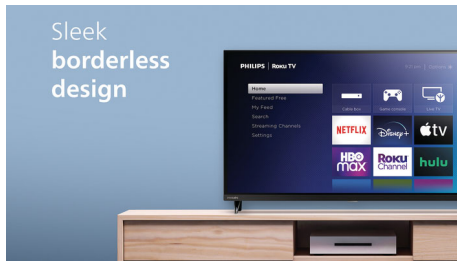

Enjoy a world of connectivity

- Wireless LAN for seamless streaming
- Watch. Listen. Share with AirPlay
- A perfect fit for any smart home

PHILIPS

Roku TV

6000 Series Borderless TV
32" HD 720p 120PMR, Wireless LAN 802.11

32PFL6452/F7

Highlights

Borderless attractive design

With an elegant open stand and 3-sided bezel-less display, enhance the look of any room with this sleek TV.

720p HD resolution

Widescreen HD resolution of 1366 x 768 pixels produces brilliant flicker-free progressive scan pictures.