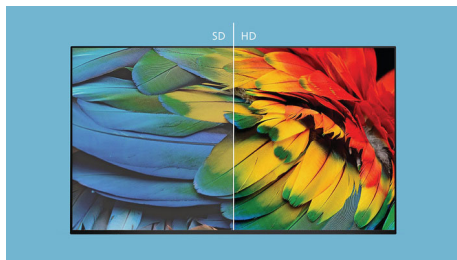

32PFL6452/F7

Highlights

Borderless attractive design

With an elegant open stand and 3-sided bezel-less display, enhance the look of any room with this sleek TV.

720p HD resolution

Widescreen HD resolution of 1366 x 768 pixels produces brilliant flicker-free progressive scan pictures.