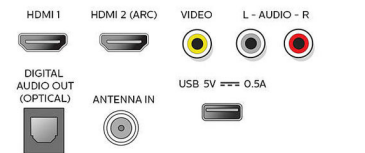

Accessories

- Included: Quick start guide, Remote control, Batteries for remote control, Tabletop Stand, Screws

Network Services

- TV Operating System: Roku OS

Connections

Rear

Issue date 2022-08-09

Version: 7.1.2