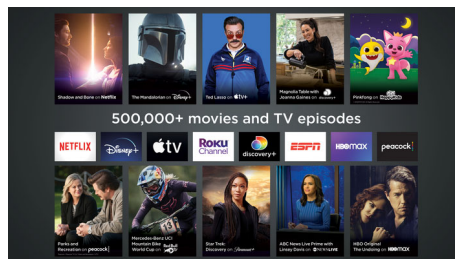

500,000+ movies & TV episodes

Get more from your TV. Choose from a large selection of entertainment across popular streaming services.