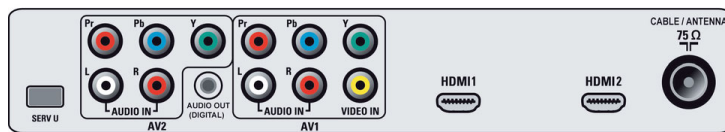

Power

- Ambient temperature: 5 °C to 40 °C
- Mains power: 100-250V, 50-60Hz
- Power consumption: 140 W
- Standby power consumption: < 1 W

Dimensions

- Set dimensions in inch (W x H x D): 31.6 x 21.5 x 4.6 inch
- Set dimensions with stand in inch (W x H x D): 31.7 x 24 x 8.3 inch
- Product weight (lb): 38.5 (with stand), 32.1 (without stand)
- Box dimensions in inch (W x H x D): 34.2 x 24.8 x 11.4 inch
- Weight incl. Packaging (lb): 51.8

Accessories

- Included Accessories: Tabletop swivel stand, Power cord, Quick start guide, User Manual, Registration card, Remote Control

Issue date 2019-06-28

Version: 3.0.8

12 NC: 8670 000 29884
UPC: 6 09585 13328 0