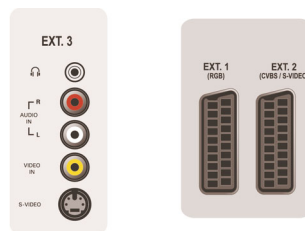

Loudspeakers

- Built-in speakers: 2

Convenience

- Child Protection: Child Lock+Parental Control
- Clock: Sleep Timer, Wake-up Clock
- Ease of Installation: Auto Programme Naming, Automatic Channel Install (ACI), Automatic Tuning System (ATS), Autostore, Fine Tuning, Plug and Play, Programme Name, Sorting
- Ease of Use: Auto Volume Leveller (AVL), Programme List, Side Control, Smart Picture, Smart Sound
- Remote control: TV
- Remote control type: RC2023601/01
- Screen Format Adjustments: 4:3, Movie expand 14:9, Movie expand 16:9, Subtitle Zoom, Super Zoom, Widescreen
- Picture in Picture: Text dual screen
- Teletext: 1000-page Hypertext
- Teletext enhancements: 4 favourite pages, Programme information Line
- VESA Mount: 200 x 100 mm

Tuner/Reception/Transmission

- Aerial Input: 75 ohm coaxial (IEC75)
- TV system: PAL I, PAL B/G, PAL D/K, SECAM B/G, SECAM D/K, SECAM L/L'
- Video Playback: NTSC, SECAM, PAL
- Tuner bands: Hyperband, S-Channel, UHF, VHF
- Number of Pre-set Channels: 100
- Tuner Display: PLL

Connectivity

- Ext 1 Scart: Audio L/R, CVBS in/out, RGB
- Ext 2 Scart: Audio L/R, CVBS in/out, S-video in
- Number of Scarts: 2
- Ext 3: S-video in, CVBS in, Audio L/R in
- Ext 4: YPbPr, Audio L/R in
- Ext 5: HDMI
- Ext 6: HDMI
- Other connections: Headphone out

Stereo system					Transmission system					
2CS DK	NICAM DK	2CS BG	NICAM I	NICAM LL'	PAL BG	PAL D/K	PAL I	SECAM BG	SECAM DK	SECAM LL'
•	•	•	•	•	•	•	•	•	•	•

Issue date 2019-06-25

Version: 7.0.11

12 NC: 8670 000 25408
EAN: 87 12581 30272 6

© 2019 Koninklijke Philips N.V.
All Rights reserved.

Specifications are subject to change without notice.
Trademarks are the property of Koninklijke Philips N.V.
or their respective owners.

www.philips.com

Power

- Ambient temperature: 5°C to 40°C
- Mains power: 220 - 240 V, 50/60 Hz
- Power consumption: 140 W
- Standby power consumption: < 1 W

Accessories

- Included accessories: Tabletop stand, Power cord, Quick start guide, User Manual, Registration card, Warranty certificate, Remote Control, Batteries for remote control
- Optional accessories: Floor stand

Dimensions

- Set dimensions (W x H x D): 805 x 546 x 115 mm
- Set dimensions with stand (W x H x D): 805 x 609 x 210 mm
- Product weight: 15.5 kg
- Product weight (+stand): 17.5 kg
- Box dimensions (W x H x D): 877 x 641 x 267 mm
- Weight incl. Packaging: 20.5 kg