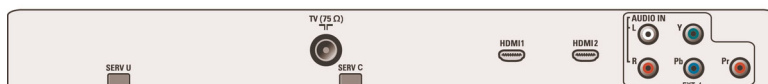

Loudspeakers

- Built-in speakers: 2

Convenience

- Child Protection: Child Lock+Parental Control
- Clock: Sleep Timer, Wake-up Clock
- Ease of Installation: Auto Programme Naming, Automatic Channel Install (ACI), Automatic Tuning System (ATS), Autostore, Fine Tuning, Plug and Play, Programme Name, Sorting
- Ease of Use: Auto Volume Leveller (AVL), Programme List, Side Control, Smart Picture, Smart Sound
- Remote control: TV
- Remote control type: RC2023601/01
- Screen Format Adjustments: 4:3, Movie expand 14:9, Movie expand 16:9, Subtitle Zoom, Super Zoom, Widescreen
- Picture in Picture: Text dual screen
- Teletext: 1000-page Hypertext
- Teletext enhancements: 4 favourite pages, Programme information Line
- VESA Mount: 200 x 100 mm

Tuner/Reception/Transmission

- Aerial Input: 75 ohm coaxial (IEC75)
- TV system: PAL I, PAL B/G, PAL D/K, SECAM B/G, SECAM D/K, SECAM L/L'
- Video Playback: NTSC, SECAM, PAL
- Tuner bands: Hyperband, S-Channel, UHF, VHF
- Number of Pre-set Channels: 100
- Tuner Display: PLL

Connectivity

- Ext 1 Scart: Audio L/R, CVBS in/out, RGB
- Ext 2 Scart: Audio L/R, CVBS in/out, S-video in
- Number of Scarts: 2
- Ext 3: S-video in, CVBS in, Audio L/R in
- Ext 4: YPbPr, Audio L/R in
- Ext 5: HDMI
- Ext 6: HDMI
- Other connections: Headphone out

Stereo system					Transmission system					
2CS DK	NICAM DK	2CS BG	NICAM I	NICAM LL'	PAL BG	PAL D/K	PAL I	SECAM BG	SECAM DK	SECAM LL'
•	•	•	•	•	•	•	•	•	•	•

Issue date 2019-06-25

Version: 7.0.11

12 NC: 8670 000 25408
EAN: 87 12581 30272 6

© 2019 Koninklijke Philips N.V.
All Rights reserved.

Specifications are subject to change without notice.
Trademarks are the property of Koninklijke Philips N.V.
or their respective owners.

www.philips.com

Power

- Ambient temperature: 5°C to 40°C
- Mains power: 220 - 240 V, 50/60 Hz
- Power consumption: 140 W
- Standby power consumption: < 1 W

Accessories

- Included accessories: Tabletop stand, Power cord, Quick start guide, User Manual, Registration card, Warranty certificate, Remote Control, Batteries for remote control
- Optional accessories: Floor stand

Dimensions

- Set dimensions (W x H x D): 805 x 546 x 115 mm
- Set dimensions with stand (W x H x D): 805 x 609 x 210 mm
- Product weight: 15.5 kg
- Product weight (+stand): 17.5 kg
- Box dimensions (W x H x D): 877 x 641 x 267 mm
- Weight incl. Packaging: 20.5 kg