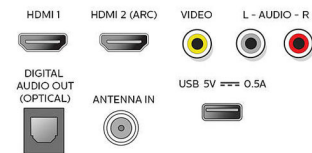

Tuner/Reception/Transmission

- Aerial Input: 75 ohm F-type
- TV system: ATSC, NTSC
- Video Playback: NTSC, ATSC
- Tuner bands: UHF, VHF

Connectivity

- Number of HDMI connections: 2
- Other connections: Digital audio out (optical), CVBS+Audio L/R in
- Wireless connection: 802.11n
- EasyLink (HDMI-CEC): One touch play, Power status, System info (menu language), System audio control, System standby
- HDMI features: Audio Return Channel (HDMI 2)
- Number of USB 2.0: 1

Power

- Ambient temperature: 5°C to 40°C (41°F to 104°F)
- Power consumption: 50 W
- Standby power consumption: < 0.5W
- Main power: 120V60Hz

Dimensions

- Set dimensions in inch (W x H x D): 29.1 x 17.5 x 2.6 inch
- Product weight (lb): 8.93 lb
- Set dimensions with stand in inch (W x H x D): 29.1 x 18.3 x 6.7 inch
- Stand width (inch): 17.8 inch
- Product weight (+stand) (lb): 9.15 lb
- Box dimensions in inch (W x H x D): 31.1 x 19.9 x 4.5 inch
- Weight incl. Packaging (lb): 11.79 lb
- VESA wall mount compatible: 200 x 100 mm

Accessories

- Included: Quick start guide, Remote control, Batteries for remote control, Tabletop Stand, Screws

Network Services

- TV Operating System: Roku OS

Connections

Rear

Issue date 2022-06-19

Version: 9.4.5

12 NC: 8670 001 57626
UPC: 6 09585 25243 1

© 2022 Koninklijke Philips N.V.
All Rights reserved.

Specifications are subject to change without notice.
Trademarks are the property of Koninklijke Philips N.V.
or their respective owners.

www.philips.com

* Roku, Roku TV and the Roku logo are the trademarks or registered trademarks of Roku, Inc. All other trademarks and logos herein are the property of their respective owners.

* Google is a trademark of Google LLC. Third party voice assistant features and services may be subject to change or removal without notice.

* Apple, AirPlay, HomeKit and Siri are trademarks of Apple, Inc., registered in the U.S. and other countries. This Philips Roku TV is compatible with AirPlay 2 and HomeKit, and requires iOS 12.3 or later or macOS 10.14.5 or later.

* Content resolution is based on TV compatibility and may vary by channel. Channels are subject to change, vary by region, and may require payment. Roku search does not work with all channels.

* Voice support currently available in English only.