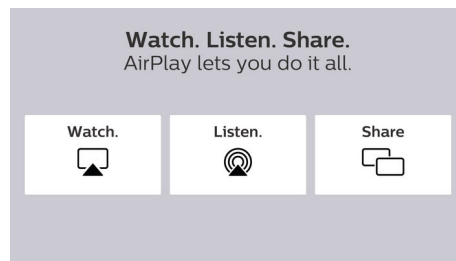

Works with Apple AirPlay

Effortlessly stream videos, photos, music, and more from your Apple device to your TV with AirPlay. Plus mirror the screen from your iPhone, iPad, or Mac to the big screen.*