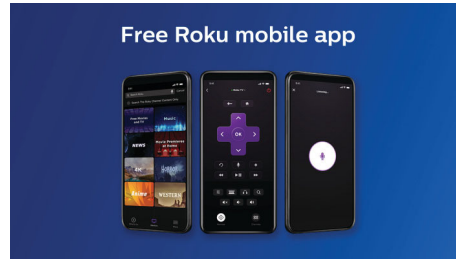

## Free Roku mobile app

Turn your iOS® or Android™ device into the ultimate streaming companion. Whether you need a second remote or want more features and functionality, the Roku mobile app makes it fun and easy to control your Roku TV. Search with your keyboard, use voice search, enjoy private listening with up to three friends, cast to your TV, and more.