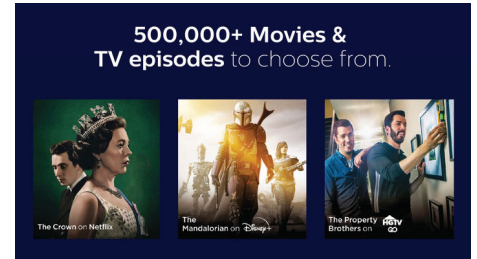

## Free Roku mobile app

Turn your iOS® or Android™ device into the ultimate streaming companion. Whether you need a second remote or want more features and functionality, the Roku mobile app makes it fun and easy to control your Roku TV. Search with your keyboard, use voice search, enjoy private listening with up to three friends, cast to your TV, and more.

## 500,000+ Movies & TV episodes

Roku TV makes it easier to get more from your TV. Choose from 500,000+ movies and TV episodes from across streaming services.