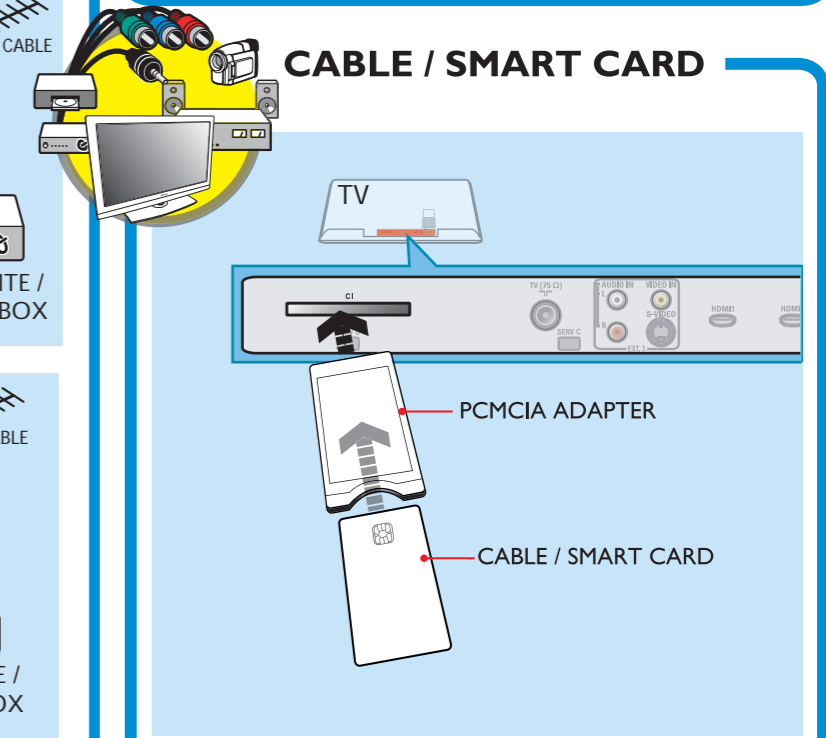

HOME CINEMA

DVD

SATELLITE / CABLE BOX

COMPUTER

CABLE / SMART CARD

VCR

GAME, CAMERA, HEADPHONES

CABLE MANAGEMENT