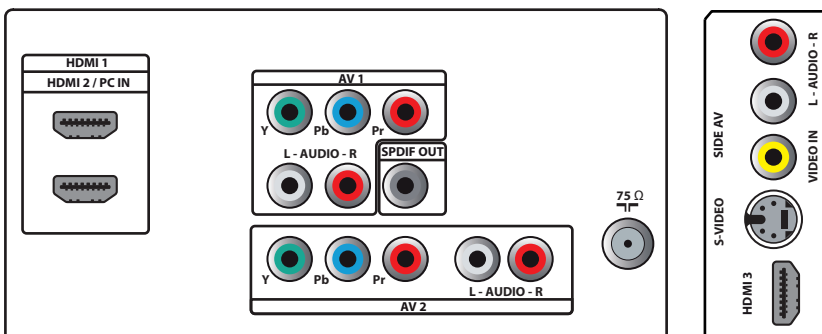

Connectivity

- AV 1: Audio L/R in, YPbPr
- AV 2: Audio L/R in, YPbPr
- HDMI 1: HDMI v1.3
- HDMI 2: HDMI v1.3
- HDMI 3: HDMI v1.3
- EasyLink (HDMI-CEC): One touch play, Power status, System info (menu language), System standby
- Front / Side connections: S-video in, CVBS in, Audio L/R in, Headphone Out
- Audio Output - Digital: Coaxial (cinch)

Power

- Ambient temperature: 5 °C to 40 °C
- Mains power: 90-110V, 50-60Hz
- Power consumption: 150 W
- Standby power consumption: < 0.3 W

Dimensions

- Set dimensions in inch (W x H x D): 31.9 x 21.4 x 3.6 inch
- Set dimensions with stand in inch (W x H x D): 31.9 x 23.3 x 8.7 inch
- Weight incl. Packaging (lb): 36.1
- Product weight (lb): 24.2
- Product weight (+stand) (lb): 30.8 lb
- Box dimensions in inch (W x H x D): 38.5 x 24.8 x 9.3 inch
- VESA wall mount compatible: 200 x 200 mm

Accessories

- Included accessories: Table top stand, Power cord, Quick start guide, User Manual, Registration card, Remote Control

Issue date 2012-01-20

Version: 2.0.2

12 NC: 8670 000 47452
UPC: 6 09585 16244 0