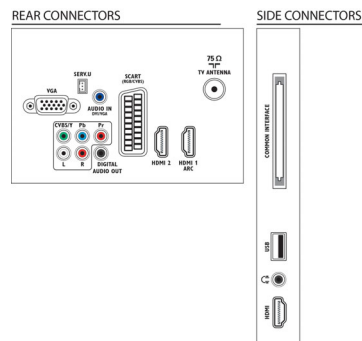

Supported Display Resolution

- Computer inputs: up to 1920 x 1080 @ 60 Hz
- Video inputs: 24, 25, 30, 50, 60 Hz, up to 1920 x 1080p

Convenience

- Ease of Installation: Device connection wizard,

- Settings assistant wizard
- Ease of Use: One-stop Home button, On-screen User manual
- Screen Format Adjustments: 4:3, Autofill, Autozoom, Movie expand 14:9, Movie expand 16:9, Subtitle Zoom, Super Zoom, Unscaled, Widescreen
- Teletext: 1000-page Smart Text
- Firmware upgradeable: Firmware auto upgrade wizard, Firmware upgradeable via USB

Tuner/Reception/Transmission

- Digital TV: DVB-C MPEG2*, DVB-C MPEG4*, DVB-T MPEG2*, DVB-T MPEG4*
- Video Playback: NTSC, PAL, SECAM

Power

- Mains power: 220-240 V; 50 Hz
- Ambient temperature: 5°C to 35°C
- Annual energy consumption: 74 kWh
- Standby power consumption: <0.3 W
- Power Saving Features: Eco mode, Picture mute (for radio)

Dimensions

- Box dimensions (W x H x D): 1000 x 570 x 160 mm
- Set dimensions (W x H x D): 776.8 x 477.67 x 79.4 mm
- Set dimensions with stand (W x H x D): 776.8 x 525.27 x 221.4 mm
- Product weight: 8.3 kg
- Product weight (+stand): 10.25 kg
- Weight incl. Packaging: 12.6 kg
- Compatible wall mount: 200 x 200 mm

Accessories

- Included accessories: Power cord, Remote Control, 2 x AAA Batteries, Tabletop stand, Quick start guide, Legal and safety brochure, Warranty Leaflet

Issue date 2019-06-18

Version: 3.2.6

12 NC: 8670 000 86874
EAN: 87 12581 63369 1

© 2019 Koninklijke Philips N.V.
All Rights reserved.

Specifications are subject to change without notice.
Trademarks are the property of Koninklijke Philips N.V.
or their respective owners.

www.philips.com

* The TV supports DVB reception for 'Free to air' broadcast. Specific DVB operators may not be supported. An up to date list can be found in the FAQ section of the Philips support website. For some operators Conditional Access and subscription are required. Contact your operator for more information.

* Energy consumption in kWh per year based on the power consumption of the television operating 4 hours per day for 365 days. The actual energy consumption will depend on how the television is used.