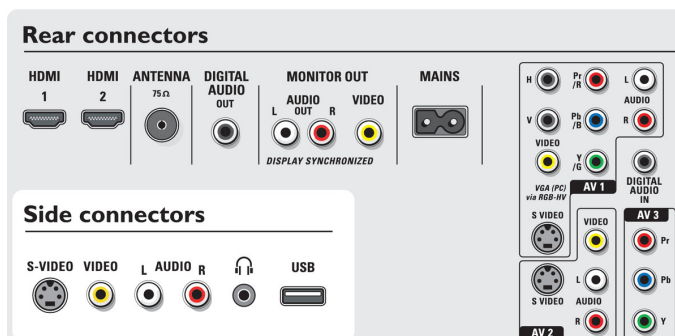

Tuner/Reception/Transmission

- TV system: NTSC, PAL
- Video Playback: NTSC, PAL, SECAM
- Aerial Input: 75 ohm coaxial (IEC75)
- Tuner bands: Hyperband, S-Channel, UHF, VHF

Connectivity

- Other connections: Monitor out, CVBS, L/R (cinch), S/PDIF out (coaxial)
- AV 1: (1, 2, 3Fh autoranging), Audio L/R in, Component Video in, Y/C, YPbPr, RGB+H/V
- AV 2: Audio L/R in, CVBS, Y/C
- AV 3: YPbPr, S/PDIF digital coaxial
- Front / Side connections: Audio L/R in, CVBS in, Headphone out, S-video in, USB
- Ext 4: HDMI
- Ext 5: HDMI

Power

- Power consumption: 128 W
- Standby power consumption: 0.9W

- Mains power: AC 220 - 240 V +/- 10%
- Ambient temperature: 5 °C to 40 °C

Dimensions

- Weight incl. Packaging: 32 kg
- Color cabinet: High Gloss Black
- Set dimensions with stand (H x D): 707 x 220 mm
- Set dimensions (W x H x D): 866 x 642 x 114 mm
- VESA wall mount compatible: 600 x 200 mm

Accessories

- Included Accessories: Table top stand, Wall mounting bracket, RF antenna cable
- Optional accessories: Floor stand

Multimedia Applications

- Digital Content Management: Digital Media Reader
- Multimedia connections: USB (streaming video capable)
- Playback Formats: MP3, MPEG2, JPEG Still pictures, Slideshow files (.alb)