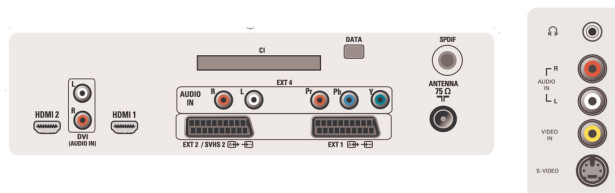

Accessories

- Included accessories: Table top stand, Power cord, Quick start guide, User Manual, Registration card, Warranty certificate, Remote Control, Batteries for remote control
- Optional accessories: Floor stand

Dimensions

- Set dimensions (W x H x D): 935 x 516.5 x 120 mm
- Dimensions (with base) (H x D): 558 x 233 mm
- Weight incl. Packaging: 22.5 kg
- Product weight: 19.2 kg
- Box dimensions (W x H x D): 1012 x 698 x 240 mm
- VESA wall mount compatible: 200 x 100 mm

Power

- Ambient temperature: 5 °C to 40 °C
- Mains power: AC 220 - 240 V +/- 10%
- Power consumption: TBC W
- Power supply: AC 90-240
- Standby power consumption: < 1 W

Stereo system					Transmission system					
2CS DK	NICAM DK	2CS BG	NICAM I	NICAM LL	PAL BG	PAL D/K	PAL I	SECAM BG	SECAM DK	SECAM LL
•	•	•	•	•	•	•	•	•	•	•

Issue date 2019-06-28

Version: 1.0.4

12 NC: 8670 000 24294
EAN: 87 10895 97978 8

© 2019 Koninklijke Philips N.V.
All Rights reserved.

Specifications are subject to change without notice.
Trademarks are the property of Koninklijke Philips N.V.
or their respective owners.

www.philips.com