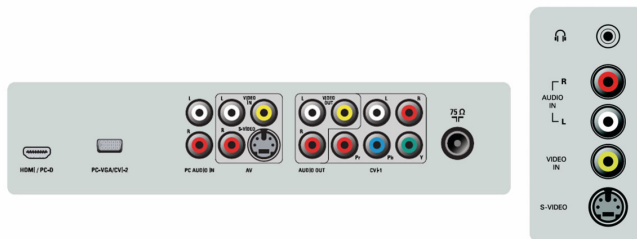

Tuner/Reception/Transmission

- Tuner bands: Hyperband, S-Channel, UHF, VHF
- TV system: NTSC, PAL N, PAL M
- Video Playback: NTSC, PAL, PAL B/G
- Aerial Input: 75 ohm coaxial (IEC75)
- Tuner Display: PLL
- Number of Preset Channels: 125

Connectivity

- Number of AV connections: 5
- Other connections: Antenna IEC75, Monitor out L/R (Cinch)
- AV 1: YPbPr (2Fh), Audio L/R in
- AV 2: CVBS, S-Video, Audio L/R in
- AV 3: VGA PC-in, YPbPr (2Fh), Audio L/R in
- Front / Side connections: CVBS in, Headphone Out, S-video in, Audio L/R in
- AV 4: HDMI

Power

- Power consumption: 120 W Normal Operation W
- Standby power consumption: 1 W <
- Ambient temperature: 5 °C to 40 °C
- Mains power: 100-250V, 50-60Hz

Dimensions

- Product weight: 18.9 kg
- Product weight (lb): 40 lb
- Weight incl. Packaging: 22.6 kg
- Dimensions (with base) (W x H x D): 924 x 550 x 222 mm
- Set dimensions (W x H x D): 924 x 511 x 118 mm
- Box dimensions (W x H x D): 1000 x 690 x 240 mm

Accessories

- Included accessories: Power cord, Quick start guide, Registration card, Remote Control, User Manual, Table top stand, VGA to YPbPr-Cinch cable, Batteries for remote control

Loudspeakers

- Built-in speakers: 2

stereo system	transmission system			
BTSC	PAL	PAL	NTSC	NTSC
DBX	M	N	M	N
☐	☐	☐	☐	☐

Issue date 2020-05-06

Version: 4.0.5

12 NC: 8670 000 22691
UPC: 0 37849 96209 1

© 2020 Koninklijke Philips N.V.
All Rights reserved.

Specifications are subject to change without notice.
Trademarks are the property of Koninklijke Philips N.V.
or their respective owners.

www.philips.com

* Avoid extensive use of the set in a volume higher than 85 decibel
because this may damage your hearing.